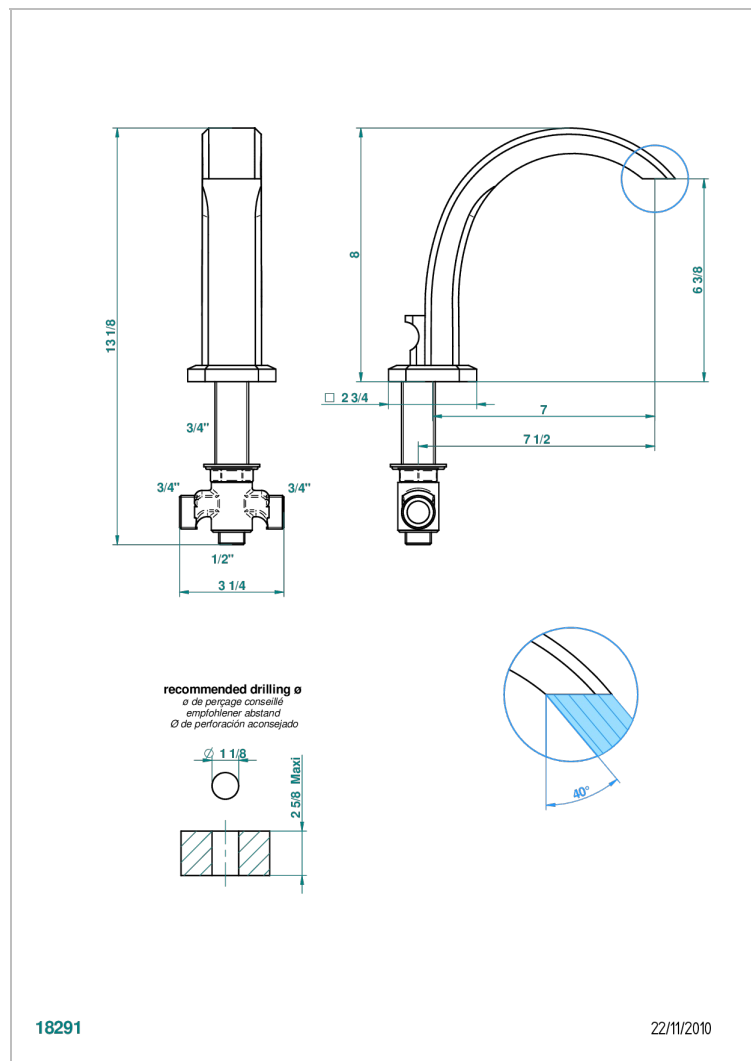

METROPOLIS CLEAR CRYSTAL WITH LEVER HANDLES

A2B-29I

Roman tub spout with integral diverter

18291

22/11/2010

CHARACTERISTIC

- Métropolis clear crystal with lever handles
- Roman tub spout with integral diverter