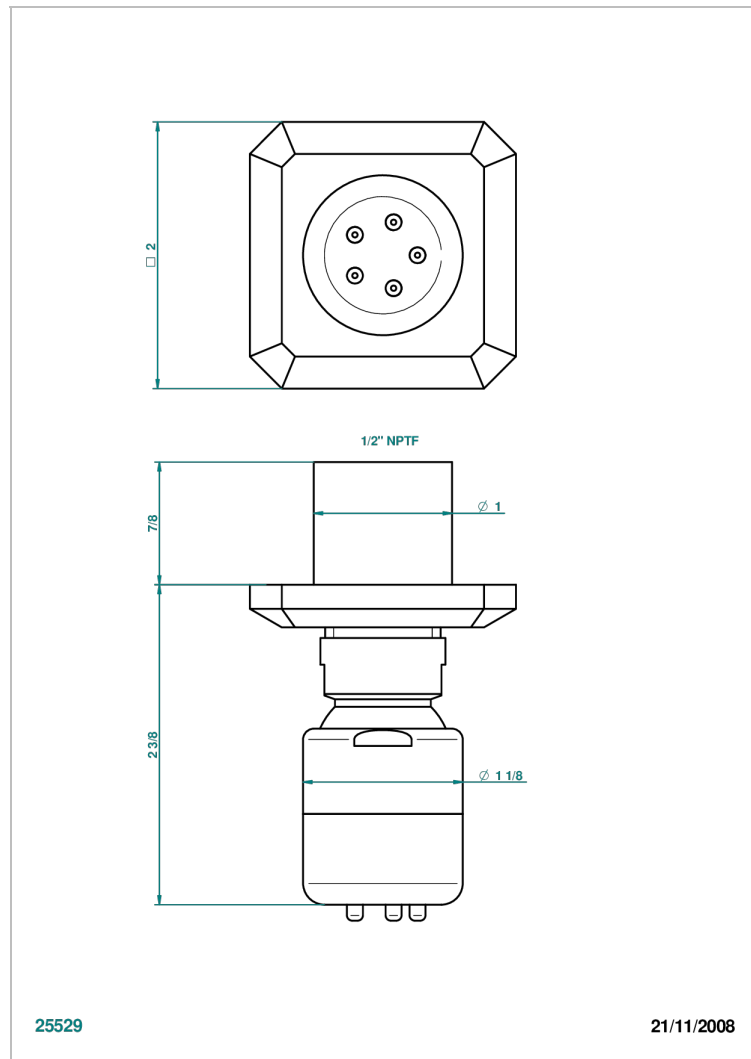

METROPOLIS CLEAR CRYSTAL WITH LEVER HANDLES

A2B-290/BUS

Body spray 1/2" with Easyclean system

25529

21/11/2008

CHARACTERISTIC

- Métropolis clear crystal with lever handles
- Body spray 1/2" with Easyclean system