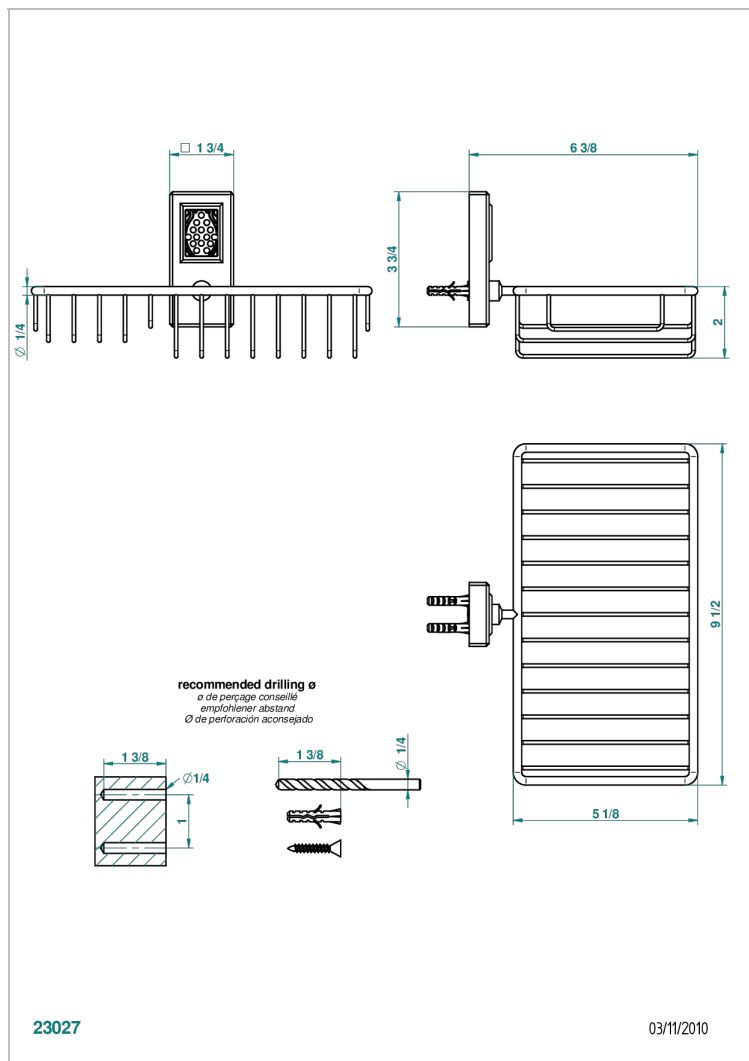

# METROPOLIS CLEAR CRYSTAL WITH LEVER HANDLES

A2B-2620

Soap and sponge holder, wall mounted

23027

03/11/2010

## CHARACTERISTIC

- Métropolis clear crystal with lever handles
- Soap and sponge holder, wall mounted