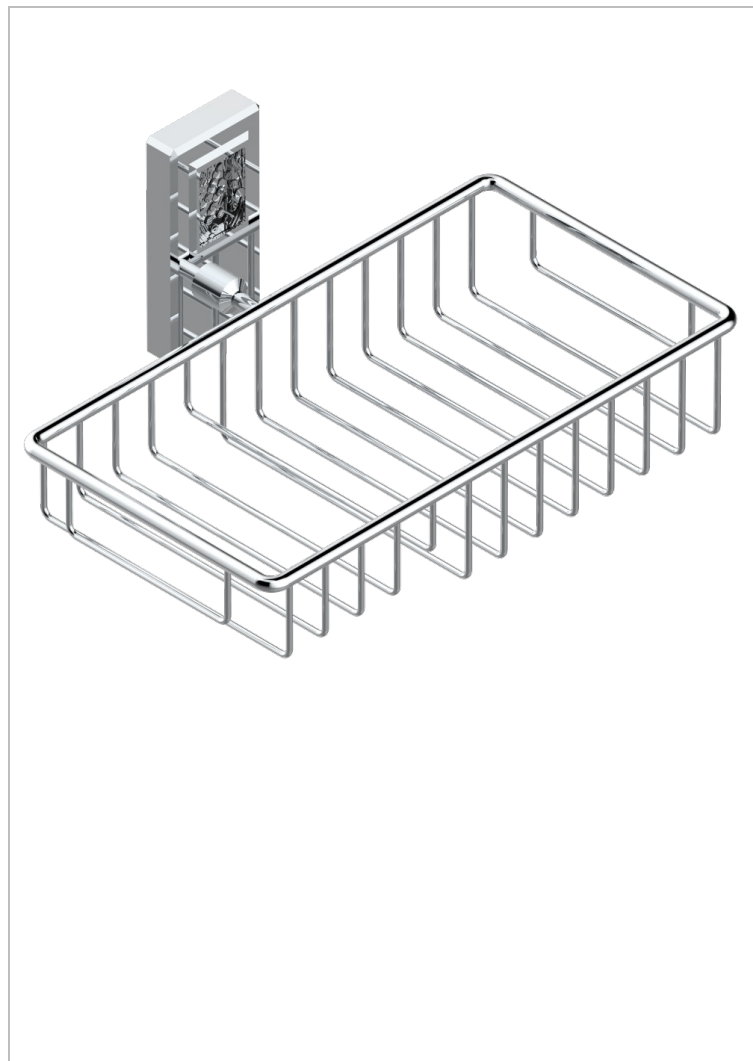

# METROPOLIS CLEAR CRYSTAL WITH LEVER HANDLES

A2B-2620

Soap and sponge holder, wall mounted

23027

03/11/2010

## CHARACTERISTIC

- Métropolis clear crystal with lever handles
- Soap and sponge holder, wall mounted