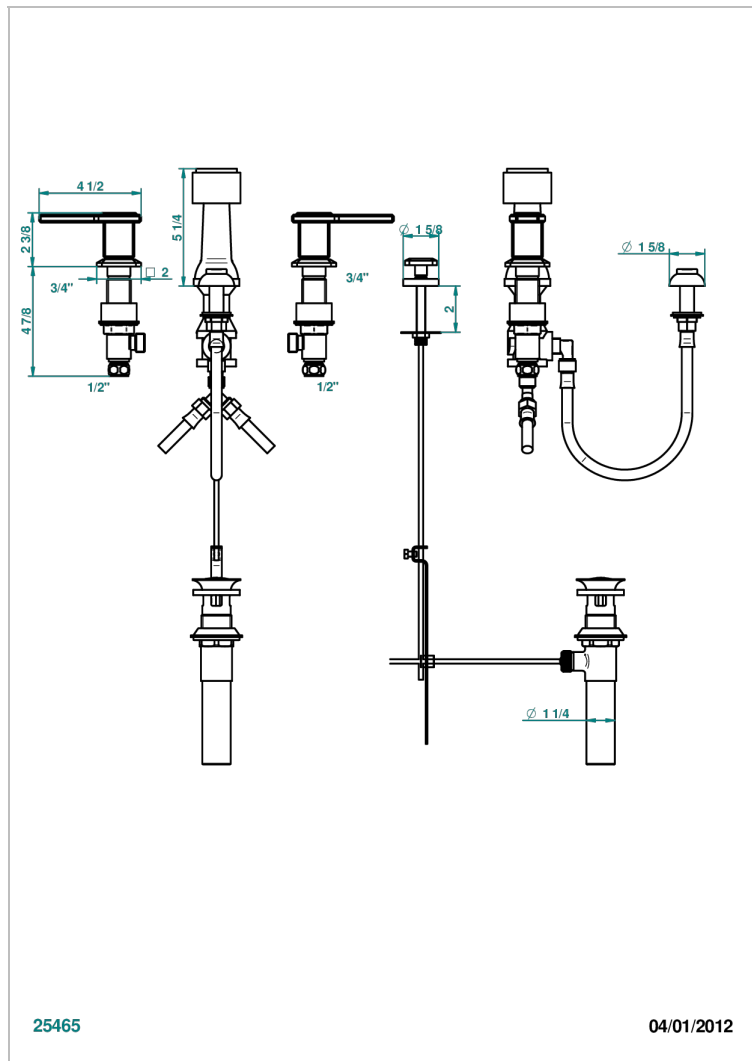

METROPOLIS CLEAR CRYSTAL WITH LEVER HANDLES

A2B-207KA

Deck mounted 3-hole bidet with vertical spray, vacuum breaker and drain

25465

04/01/2012

CHARACTERISTIC

- ASME : ASME A112.18.1-2011/CSA B125.1-11

STANDARDS