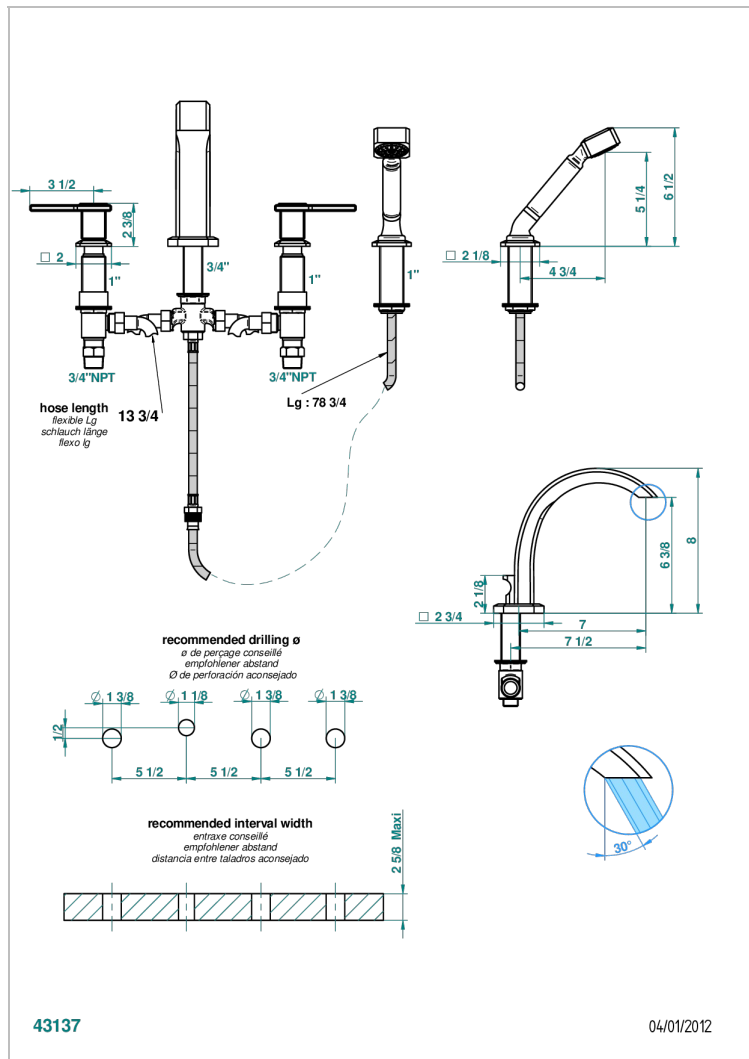

METROPOLIS CLEAR CRYSTAL WITH LEVER HANDLES

A2B-112BGUS

Roman tub set with diverter spout and handshower, 3/4" valves

CHARACTERISTIC

- ASME : ASME A112.18.1-2011/CSA B125.1-11

STANDARDS

AVAILABLE FINITIONS

Black nickel - D24

Matt gold color PVD - H53

Matt graphite PVD - H65

Matt nickel (American satin) - C01

Matt nickel color PVD - H56

Nickel antique / Sovereign - H28

Nickel color PVD - H55

Nickel polished - B01

Rose Gold - F27