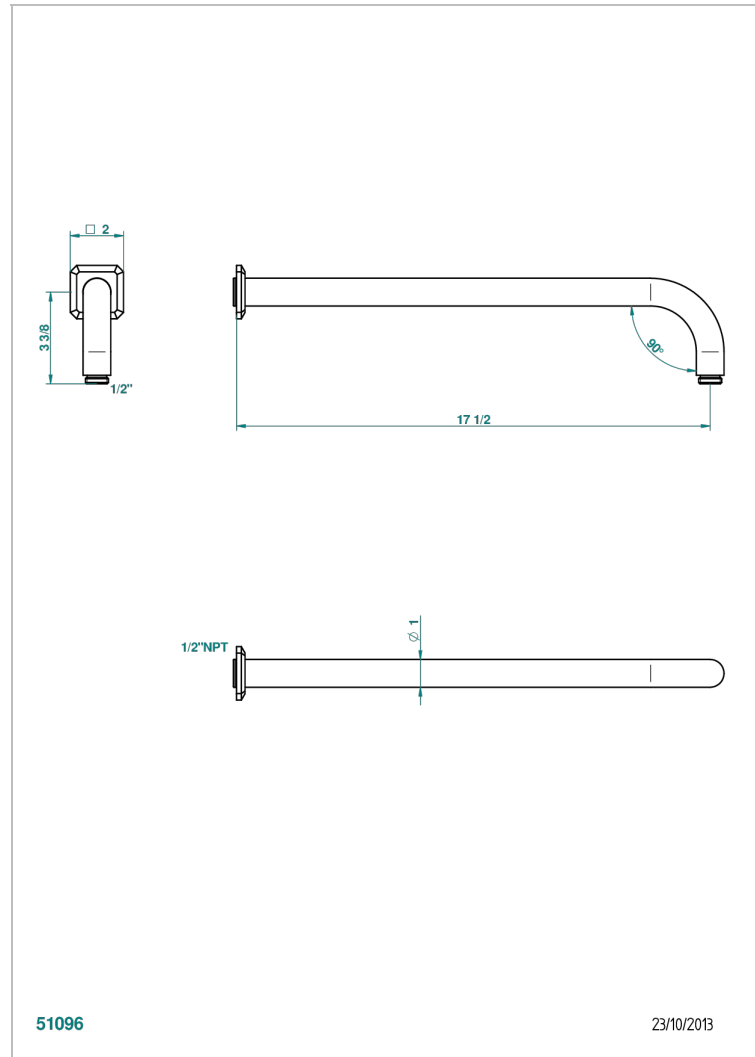

METROPOLIS CLEAR CRYSTAL

A2A-84L/US

Horizontal shower arm, 90°, lg: 17"

CHARACTERISTIC

- Métropolis clear crystal
- Horizontal shower arm, 90°, lg: 17"

AVAILABLE FINITIONS

Black nickel - D24
Blush PVD - H62
Brass color PVD - H49
Brown bronze color PVD - F33
Chrome polished - A02
Chrome polished / gold polished - G02

Matt nickel (American satin) - C01
Matt nickel color PVD - H56
Nickel antique / Sovereign - H28
Nickel color PVD - H55
Nickel polished - B01
Rose Gold - F27

Satin chrome - C03
Silver rhodium - F18
Soft gold - F30
Soft matt gold - F31
Soft satin gold - F32
Umber PVD - H66