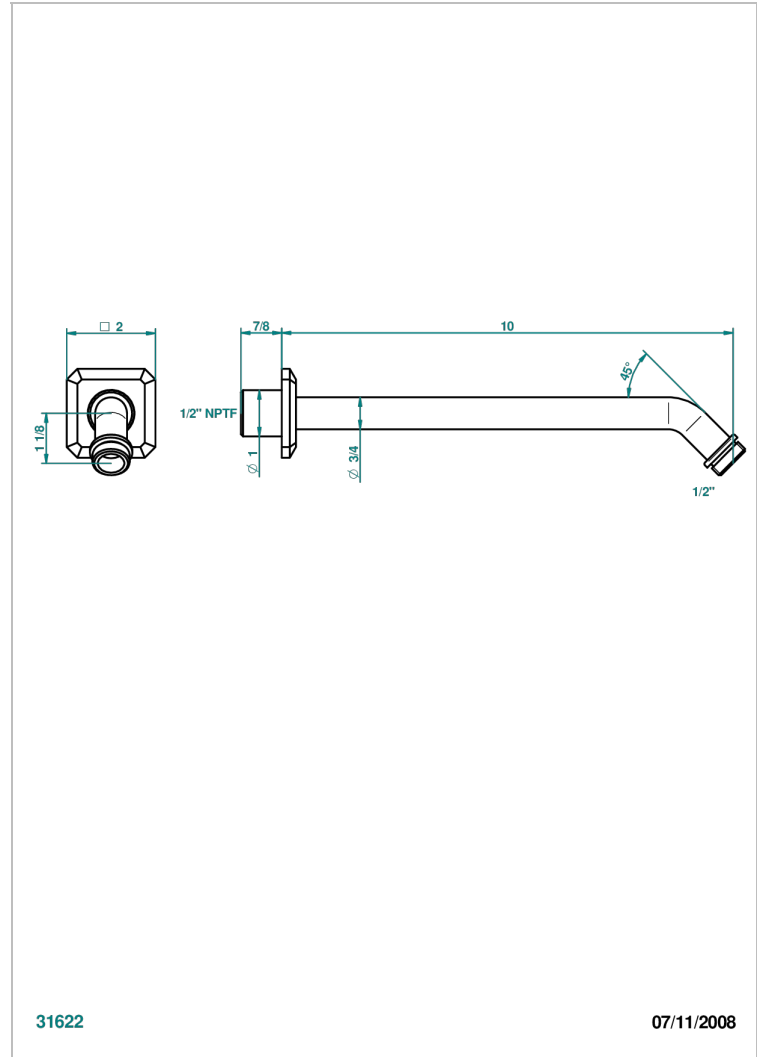

METROPOLIS CLEAR CRYSTAL

A2A-84/US

Horizontal shower arm, 45°, lg: 10"

THG[®]
PARIS

CHARACTERISTIC

- Métropolis clear crystal
- Horizontal shower arm, 45°, lg: 10"

AVAILABLE FINITIONS

Black nickel - D24
Blush PVD - H62
Brass color PVD - H49
Brown bronze color PVD - F33
Chrome polished - A02
Chrome polished / gold polished - G02