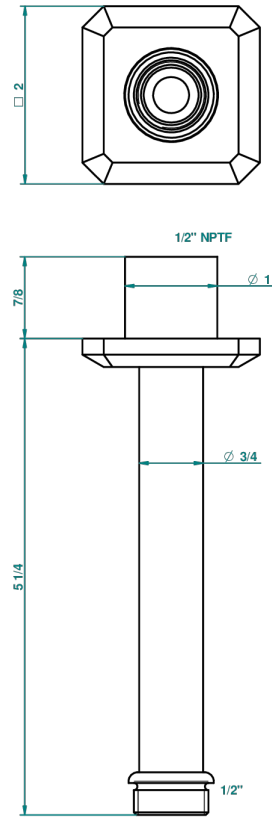

# METROPOLIS CLEAR CRYSTAL

A2A-82V/US

Vertical shower arm ceiling mounted 1/2" connection

25093

19/11/2008

## CHARACTERISTIC

- Métropolis clear crystal
- Vertical shower arm ceiling mounted 1/2" connection

## AVAILABLE FINITIONS

Black nickel - D24  
Blush PVD - H62  
Brass color PVD - H49  
Brown bronze color PVD - F33  
Chrome polished - A02  
Chrome polished / gold polished - G02

Gold color PVD - H52  
Gold mat - F07  
Gold polished - F01  
Gold satiney - F03  
Graphite PVD - H64  
Matt Umber PVD - H67