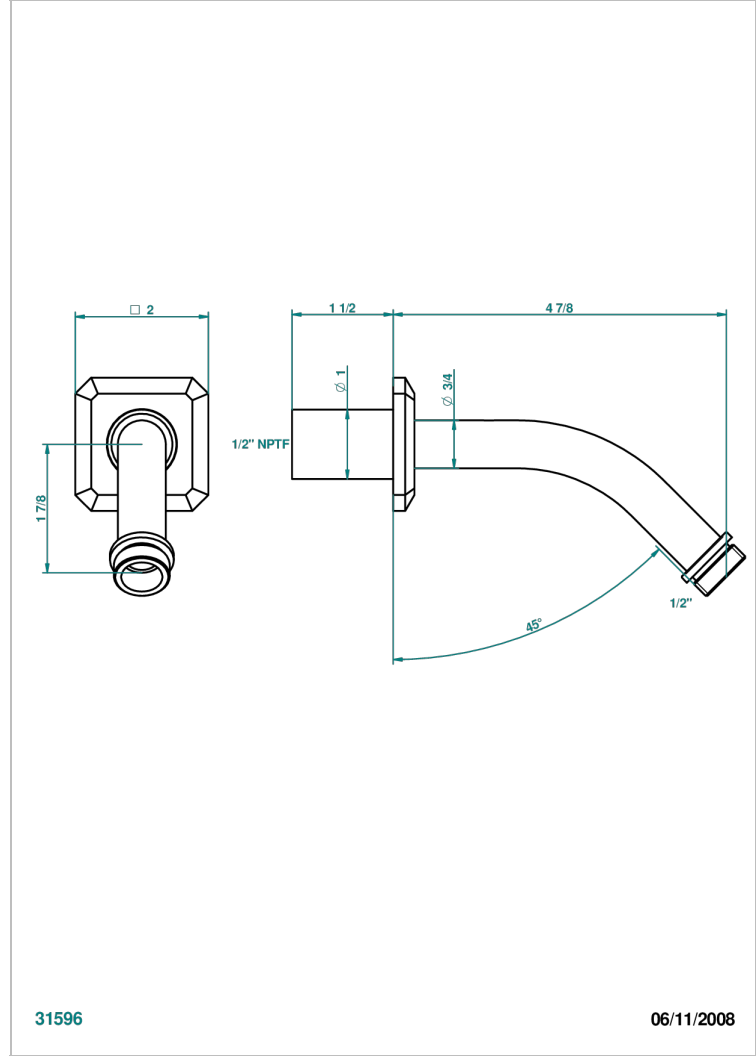

METROPOLIS CLEAR CRYSTAL

A2A-82/US

Horizontal shower arm, 45°, lg: 4" 3/4

THG[®]
PARIS

CHARACTERISTIC

- Métropolis clear crystal
- Horizontal shower arm, 45°, lg: 4" 3/4

AVAILABLE FINITIONS

Black nickel - D24
Blush PVD - H62
Brass color PVD - H49
Brown bronze color PVD - F33
Chrome polished - A02
Chrome polished / gold polished - G02