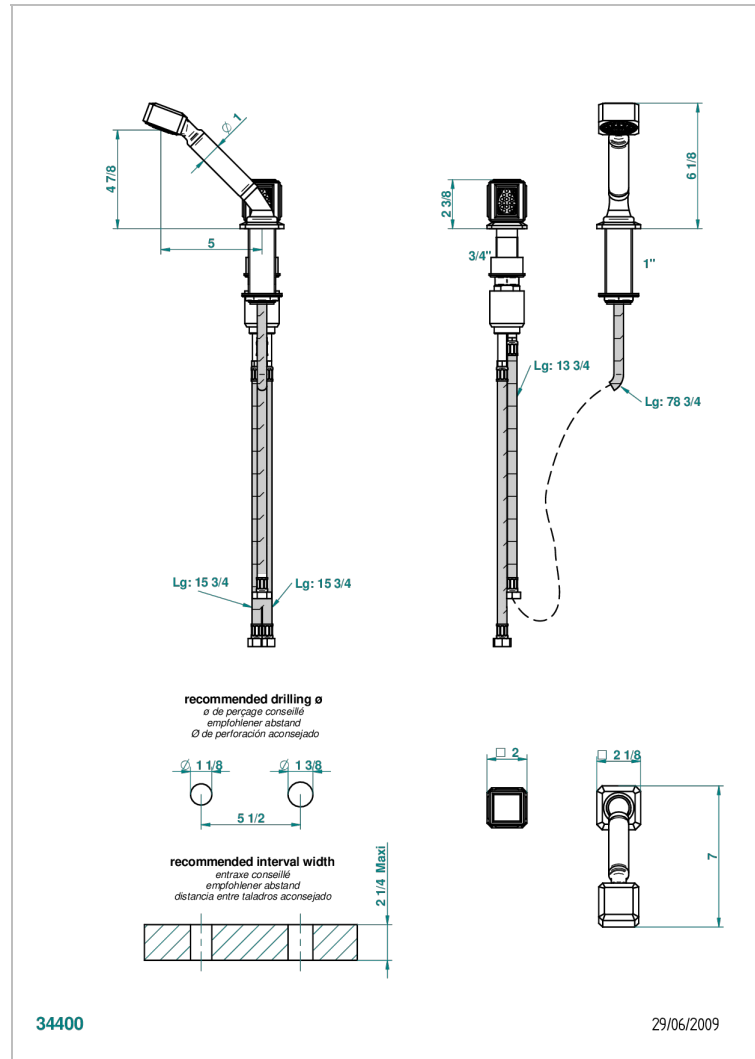

METROPOLIS CLEAR CRYSTAL

A2A-6532/60A

Deck mounted mixer with handshower, progressive cartridge

CHARACTERISTIC

- Métropolis clear crystal
- Deck mounted mixer with handshower, progressive cartridge

TECHNICAL SPECS

- Recommandé : 3 bars (max. 5 bars) - Advised : 43,5 psi (max. 72 psi)
- 9,5 l/min à 3 bars (2.5 gpm at 43.5 psi)

AVAILABLE FINITIONS

Black nickel - D24
Blush PVD - H62
Brass color PVD - H49
Brown bronze color PVD - F33
Chrome polished - A02
Chrome polished / gold polished - G02