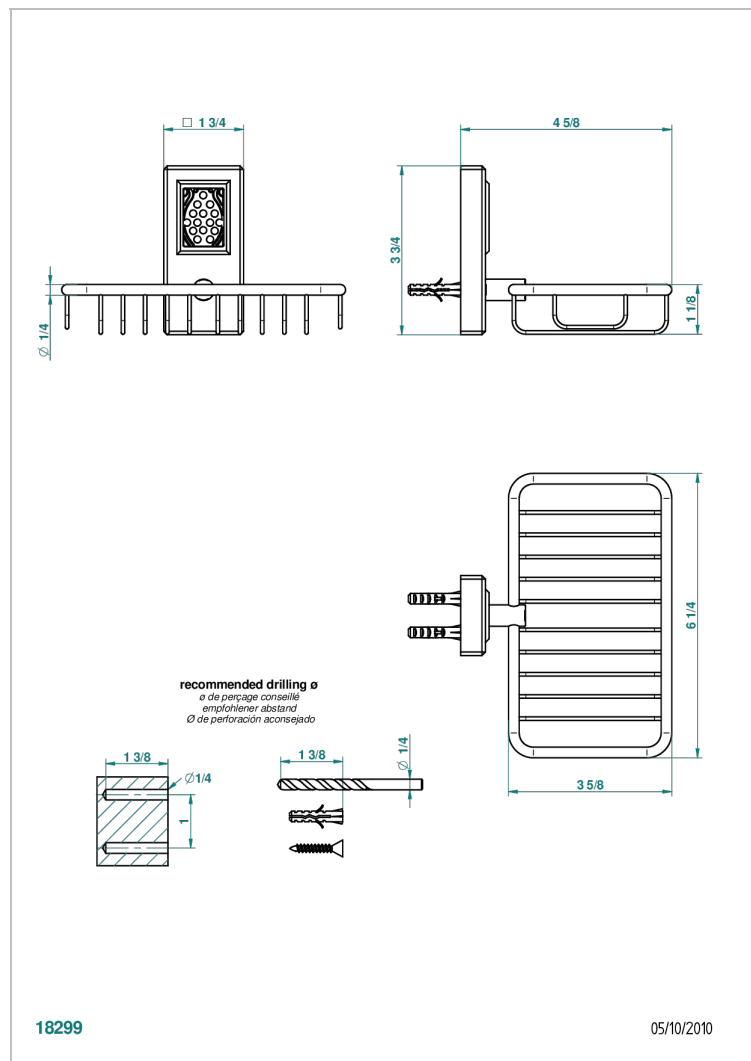

# METROPOLIS CLEAR CRYSTAL

A2A-620

Soap basket, wall mounted 6"1/4 x 3"5/8

## CHARACTERISTIC

- Métropolis clear crystal
- Soap basket, wall mounted 6"1/4 x 3"5/8