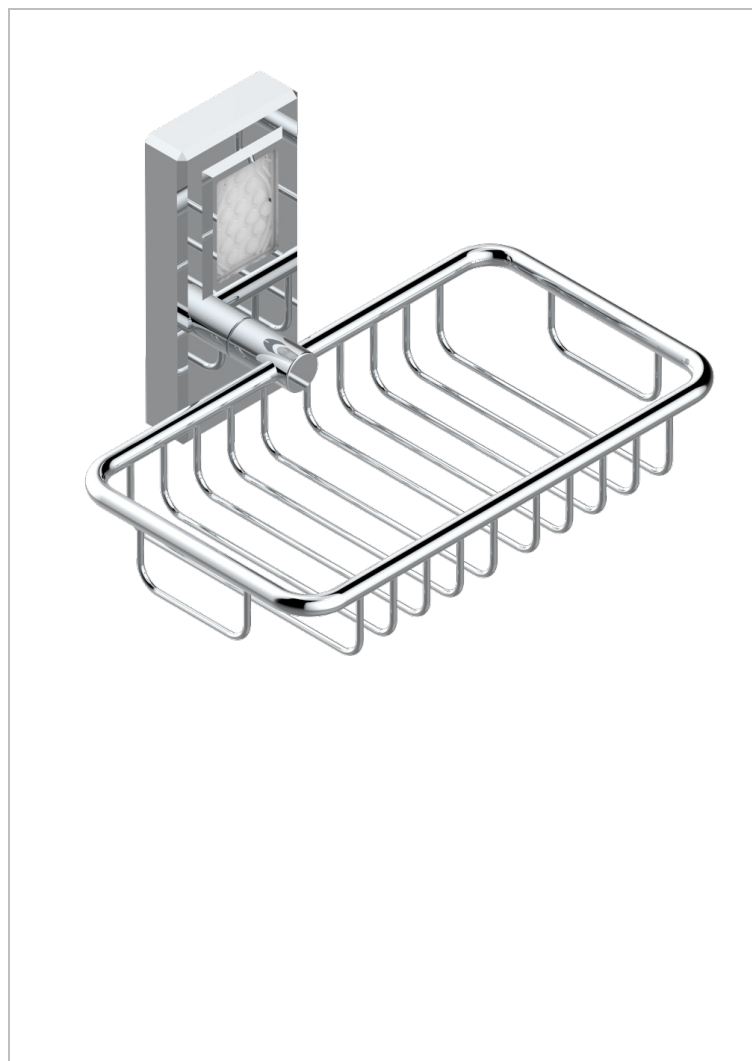

# METROPOLIS CLEAR CRYSTAL

A2A-620

Soap basket, wall mounted 6"1/4 x 3"5/8

## CHARACTERISTIC

- Métropolis clear crystal
- Soap basket, wall mounted 6"1/4 x 3"5/8