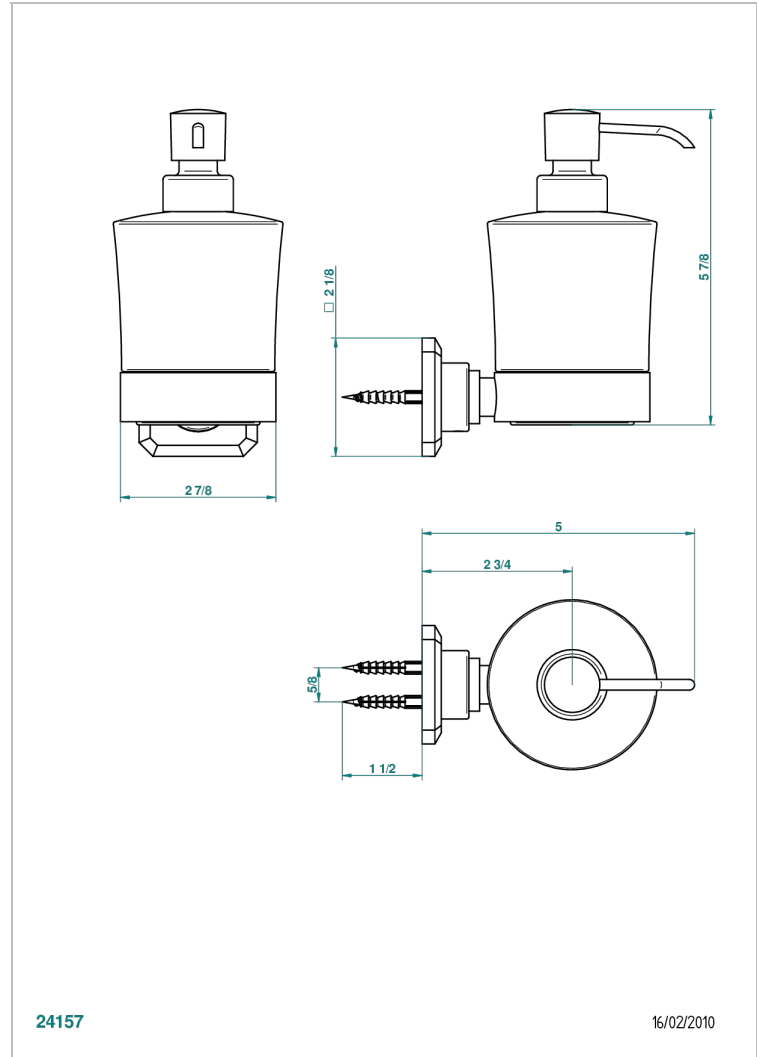

METROPOLIS CLEAR CRYSTAL

A2A-613

Liquid soap dispenser

THG[®]
PARIS

24157

16/02/2010

CHARACTERISTIC

- Métropolis clear crystal
- Liquid soap dispenser