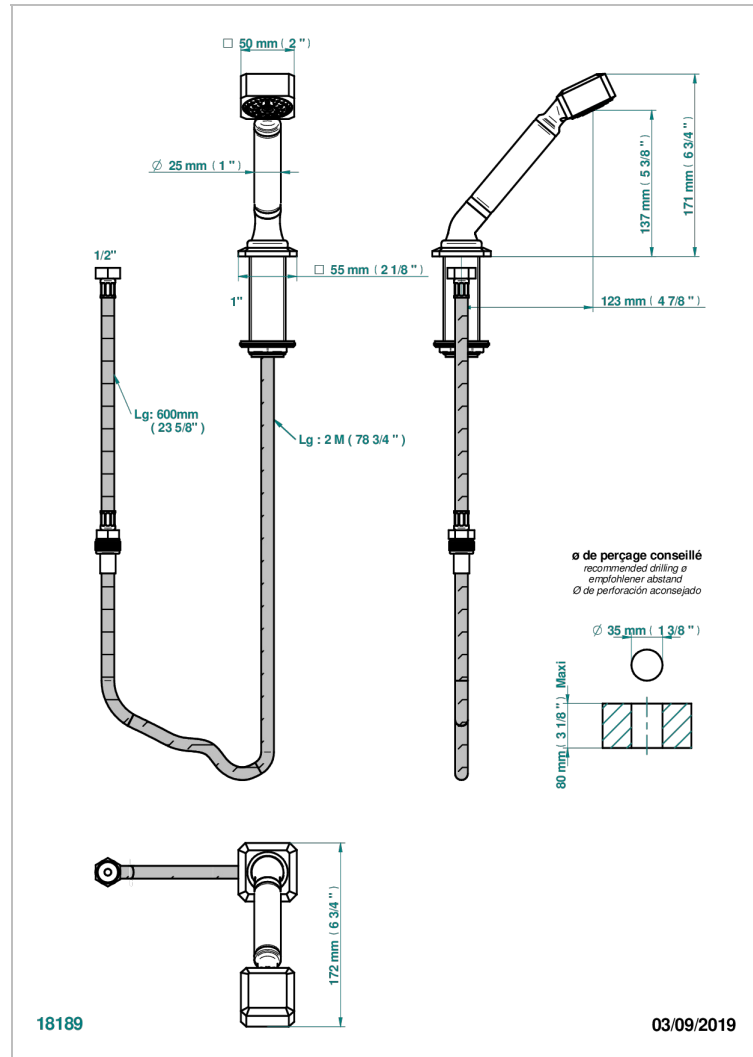

METROPOLIS CLEAR CRYSTAL

A2A-60A

Deck mounted hand shower, with hose

CHARACTERISTIC

- Métropolis clear crystal
- Deck mounted hand shower, with hose

TECHNICAL SPECS

- Recommandé : 3 bars (max. 5 bars) - Advised : 43,5 psi (max. 72 psi)
- 9,5 l/min à 3 bars (2.5 gpm at 43.5 psi)

AVAILABLE FINITIONS

Black nickel - D24
Blush PVD - H62
Brass color PVD - H49
Brown bronze color PVD - F33
Chrome polished - A02
Chrome polished / gold polished - G02

Gold color PVD - H52
Gold mat - F07
Gold polished - F01
Gold satiney - F03
Graphite PVD - H64
Matt Umber PVD - H67