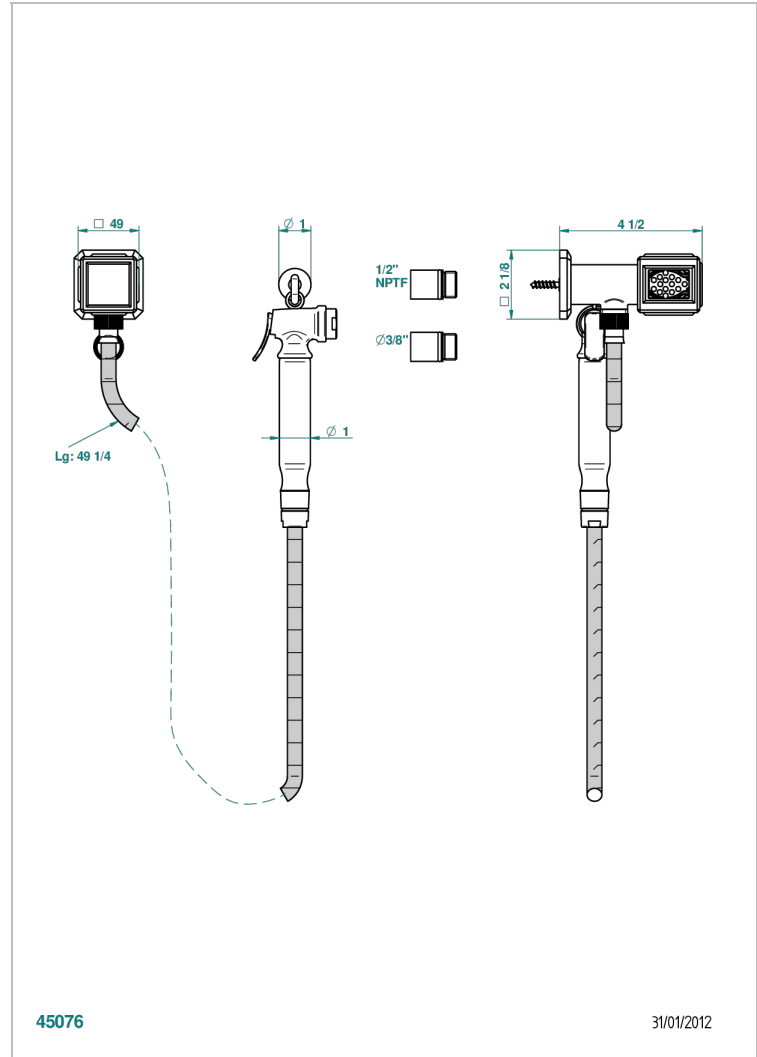

METROPOLIS CLEAR CRYSTAL

A2A-5840/8US

Handheld spray bidet with hose, elbow and hook

THG[®]
PARIS

CHARACTERISTIC

- Métropolis clear crystal
- Handheld spray bidet with hose, elbow and hook

TECHNICAL SPECS

- Recommandé : 3 bars (max. 5 bars) - Advised : 43,5 psi (max. 72 psi)
- 9,5 l/min à 3 bars (2.5 gpm at 43.5 psi)

AVAILABLE FINITIONS

- Chrome polished - A02
- Chrome polished / gold polished - G02
- Gold polished - F01
- Nickel polished - B01