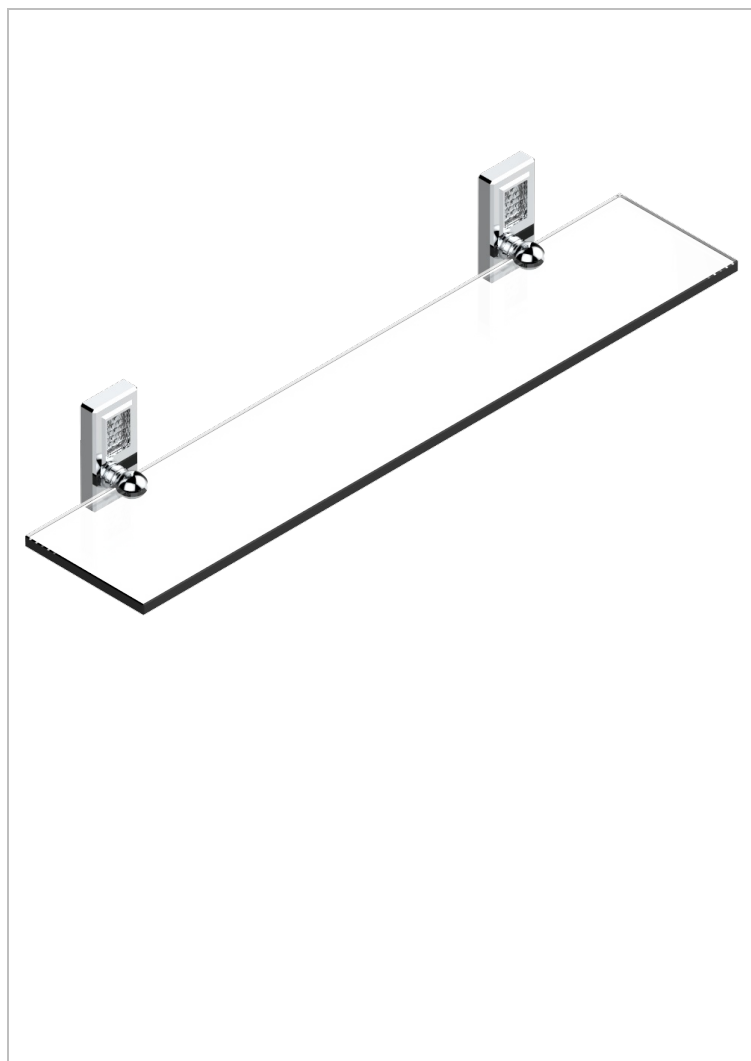

# METROPOLIS CLEAR CRYSTAL

A2A-564

Glass shelf with brackets

## CHARACTERISTIC

- Métropolis clear crystal
- Glass shelf with brackets