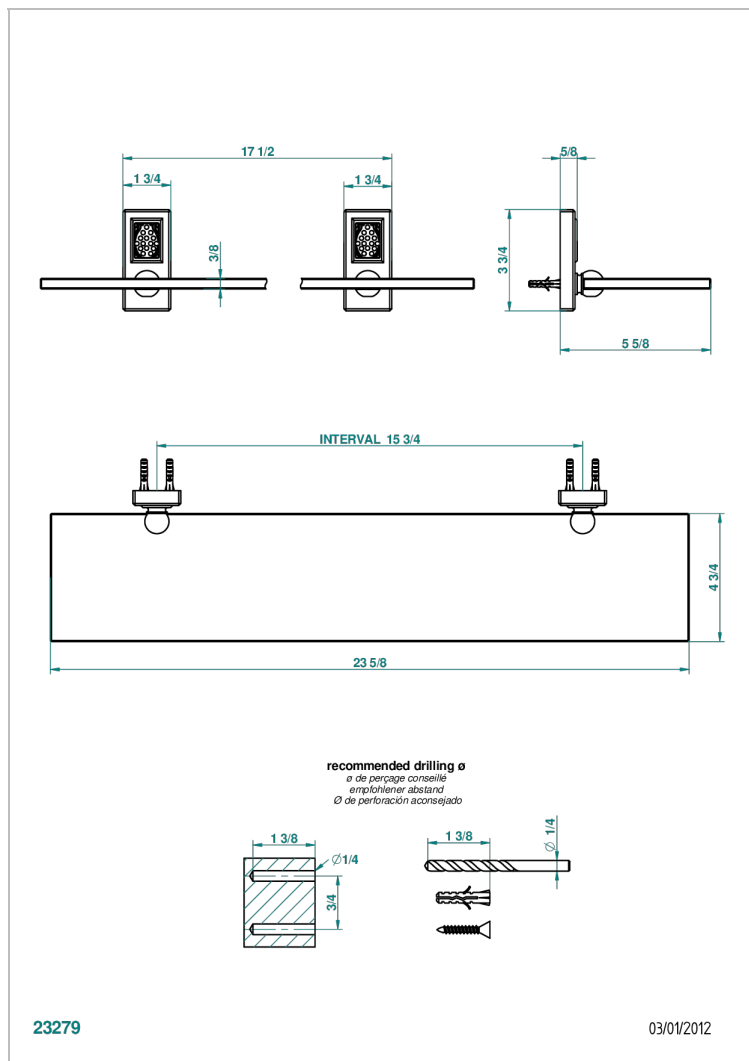

# METROPOLIS CLEAR CRYSTAL

A2A-564

Glass shelf with brackets

## CHARACTERISTIC

- Métropolis clear crystal
- Glass shelf with brackets