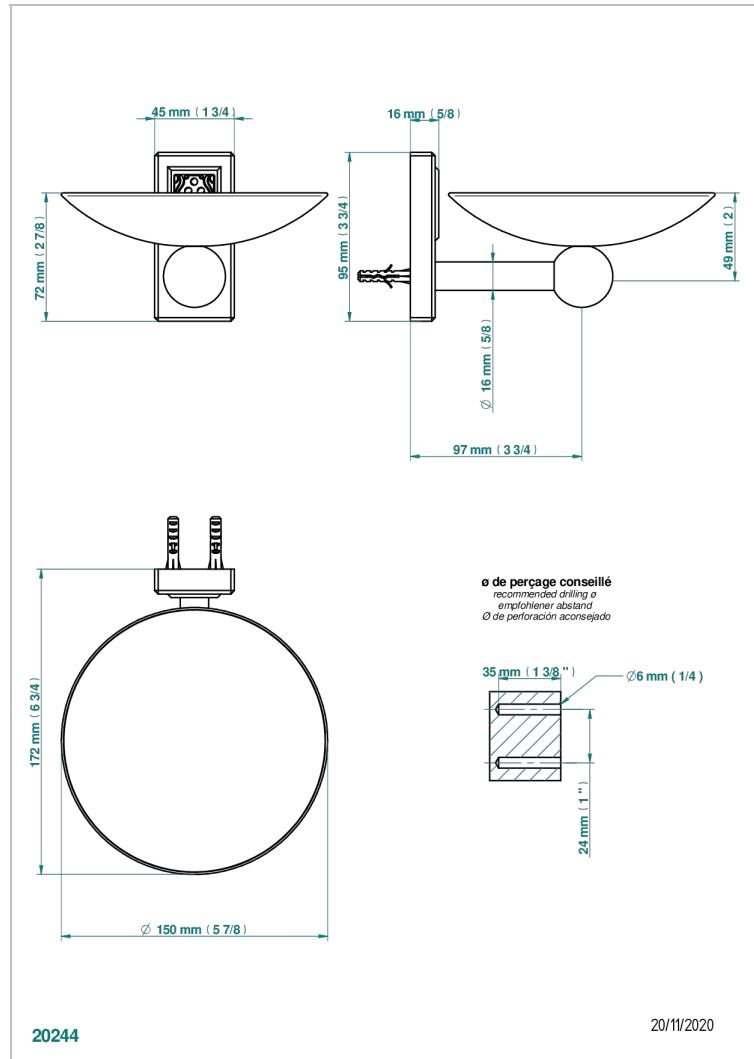

METROPOLIS CLEAR CRYSTAL

A2A-546GM

Soap dish, wall mounted, 6" diameter

CHARACTERISTIC

- Métropolis clear crystal
- Soap dish, wall mounted, 6" diameter

AVAILABLE FINITIONS

Black nickel - D24
Blush PVD - H62
Brass color PVD - H49
Brown bronze color PVD - F33
Chrome polished - A02
Chrome polished / gold polished - G02