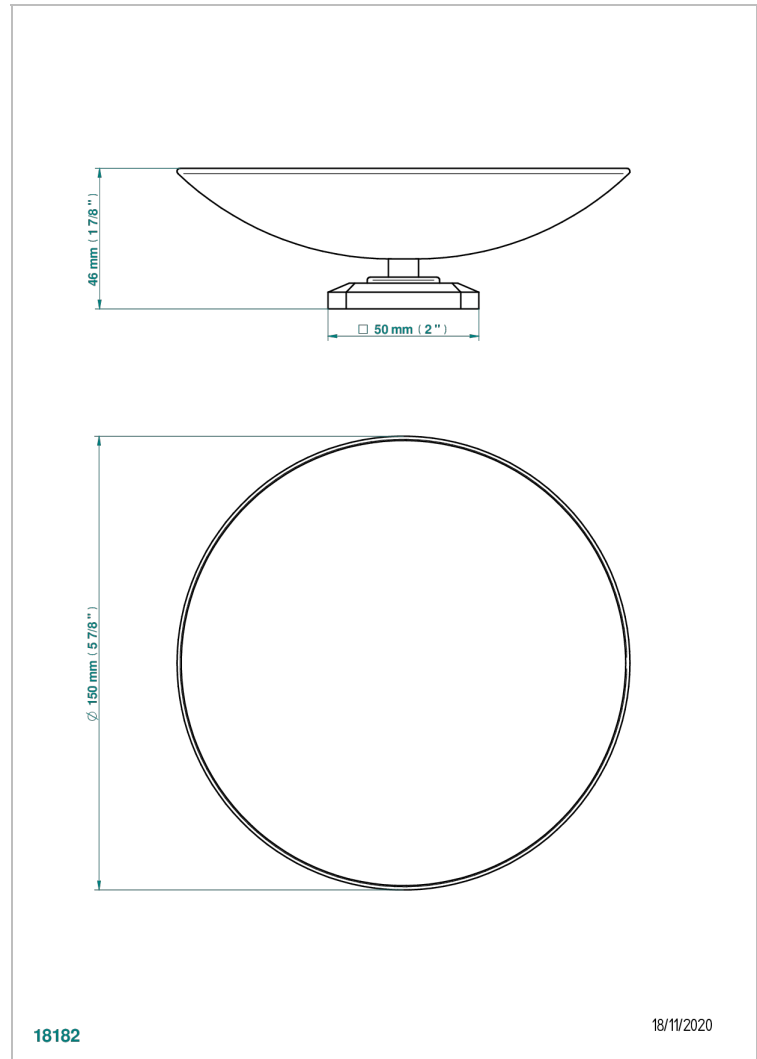

METROPOLIS CLEAR CRYSTAL

A2A-544GM

Soap dish, freestanding , 6" diameter

THG[®]
PARIS

CHARACTERISTIC

- Métropolis clear crystal
- Soap dish, freestanding , 6" diameter

AVAILABLE FINITIONS

Black nickel - D24