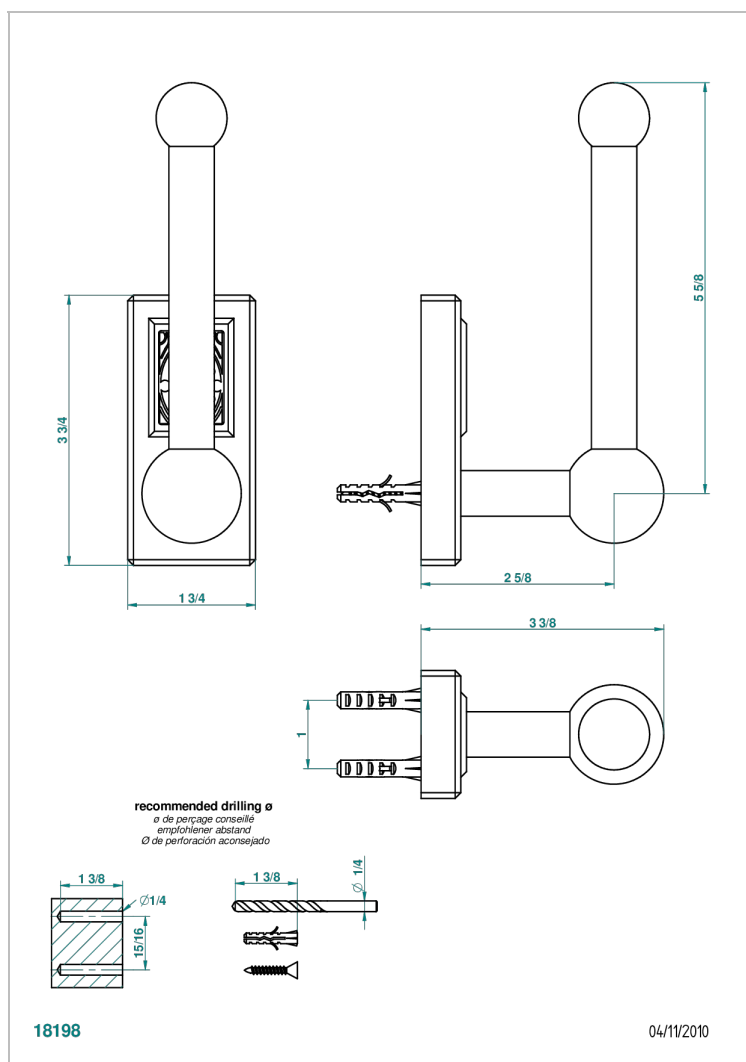

# METROPOLIS CLEAR CRYSTAL

A2A-542

Reserve toilet paper holder

## CHARACTERISTIC

- Métropolis clear crystal
- Reserve toilet paper holder