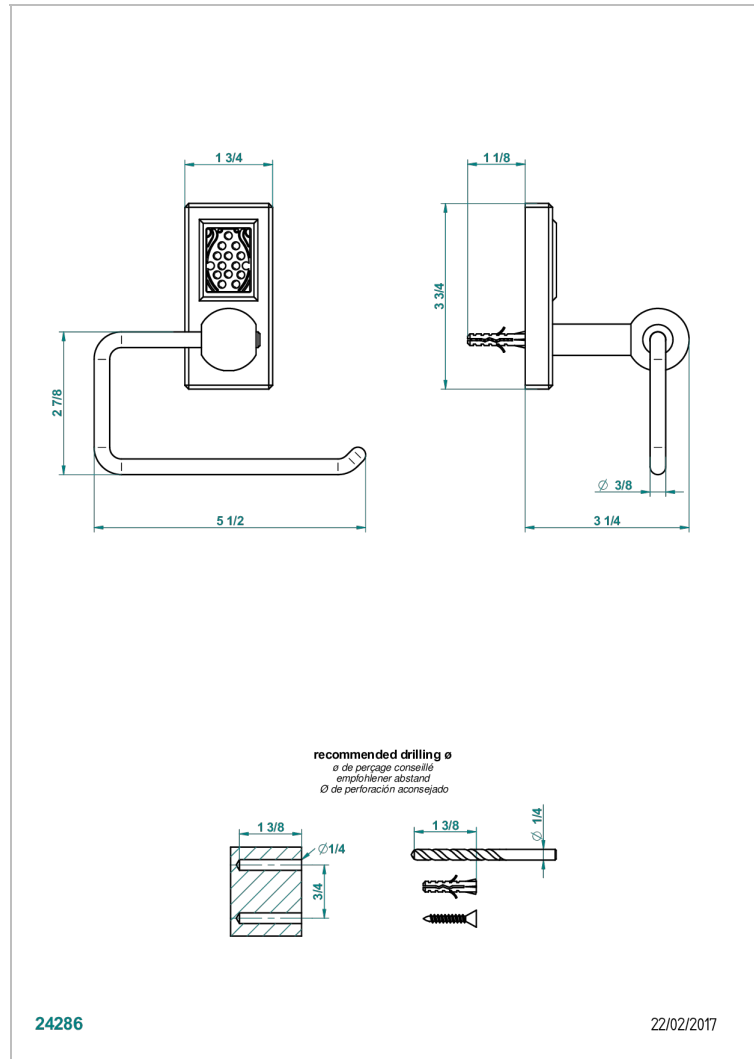

METROPOLIS CLEAR CRYSTAL

A2A-538A

Toilet paper holder, single mount without cover

THG[®]
PARIS

CHARACTERISTIC

- Métropolis clear crystal
- Toilet paper holder, single mount without cover

AVAILABLE FINITIONS