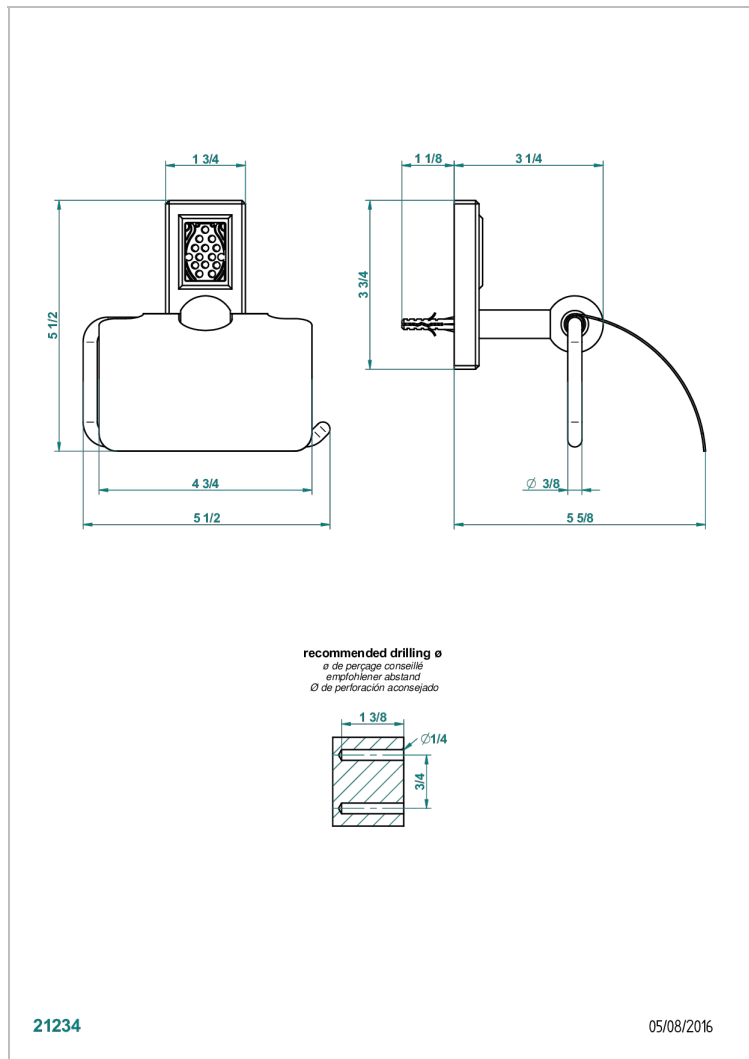

METROPOLIS CLEAR CRYSTAL

A2A-538AC

THG[®]
PARIS

Toilet paper holder, single mount with cover

21234

05/08/2016

CHARACTERISTIC

- Métropolis clear crystal
- Toilet paper holder, single mount with cover