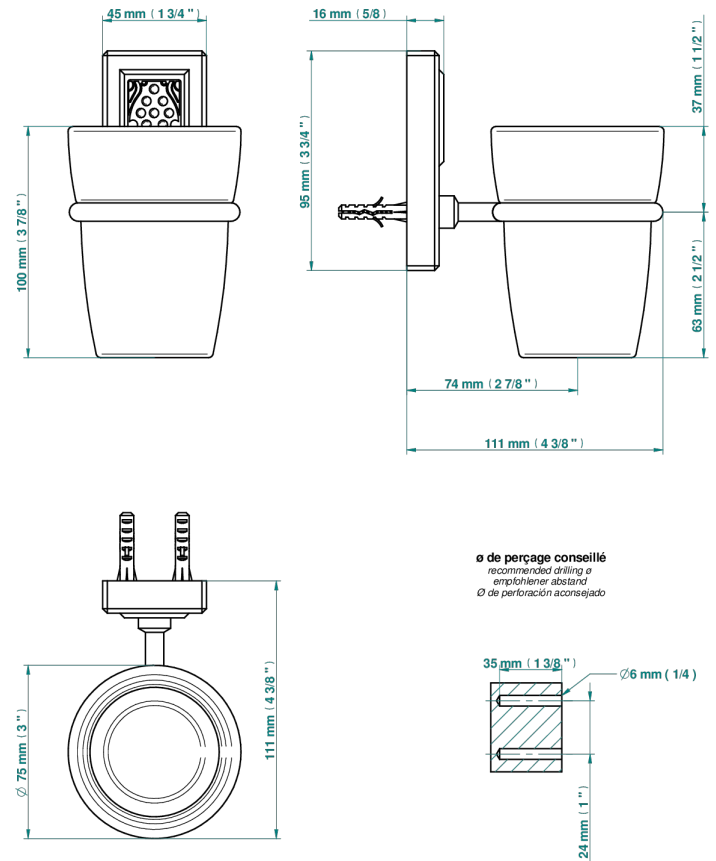

# METROPOLIS CLEAR CRYSTAL

A2A-536

Tumbler holder, wall mounted

THG<sup>®</sup>  
PARIS

18179

20/11/2020

## CHARACTERISTIC

- Métropolis clear crystal
- Tumbler holder, wall mounted