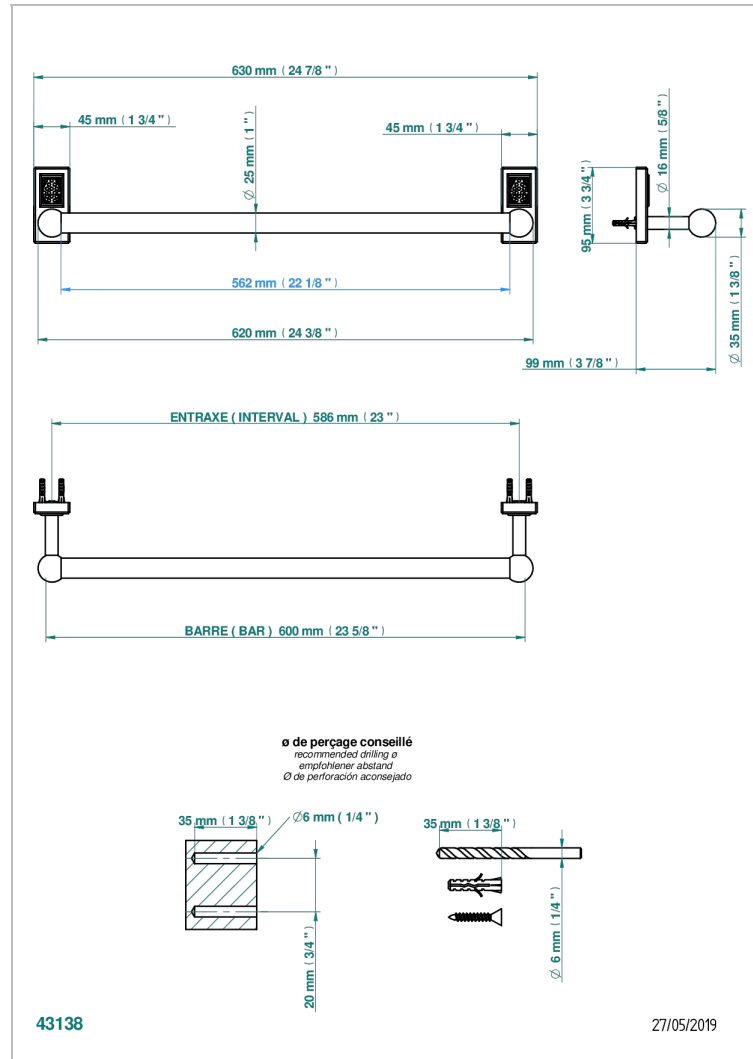

METROPOLIS CLEAR CRYSTAL

A2A-526/60

Towel bar, 24" long

CHARACTERISTIC

- Métropolis clear crystal
- Towel bar, 24" long

AVAILABLE FINITIONS

Black nickel - D24
Blush PVD - H62
Brass color PVD - H49
Brown bronze color PVD - F33
Chrome polished - A02
Chrome polished / gold polished - G02