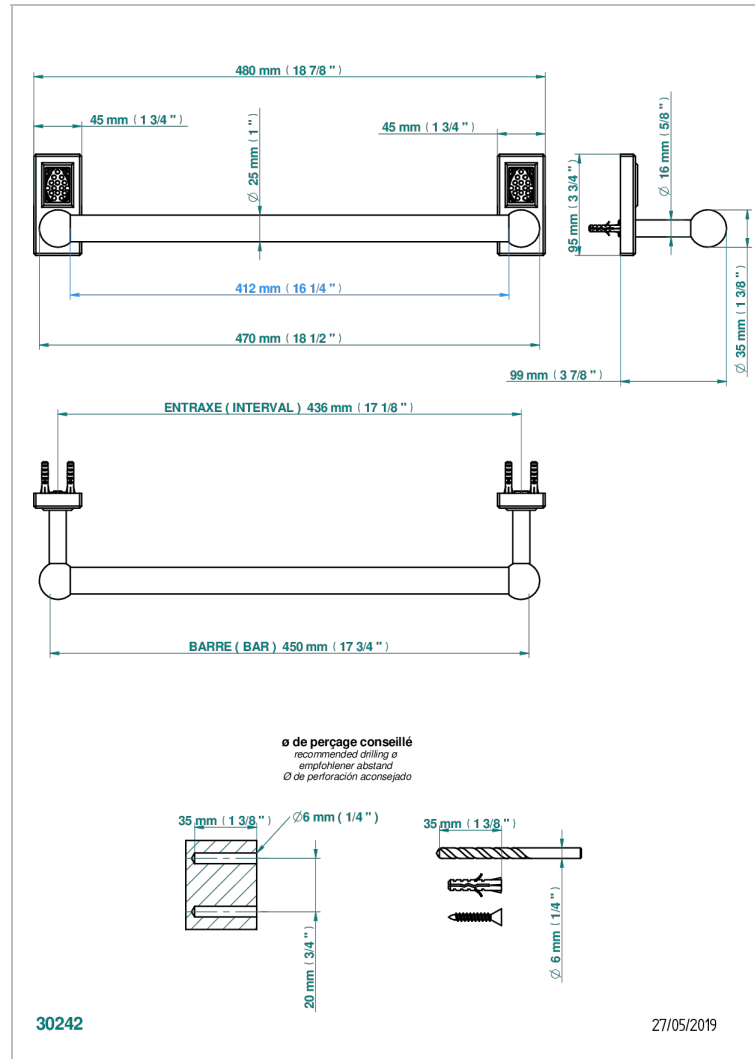

METROPOLIS CLEAR CRYSTAL

A2A-526/45

Towel bar, 18" long

CHARACTERISTIC

- Métropolis clear crystal
- Towel bar, 18" long

AVAILABLE FINITIONS

Black nickel - D24
Blush PVD - H62
Brass color PVD - H49
Brown bronze color PVD - F33
Chrome polished - A02
Chrome polished / gold polished - G02