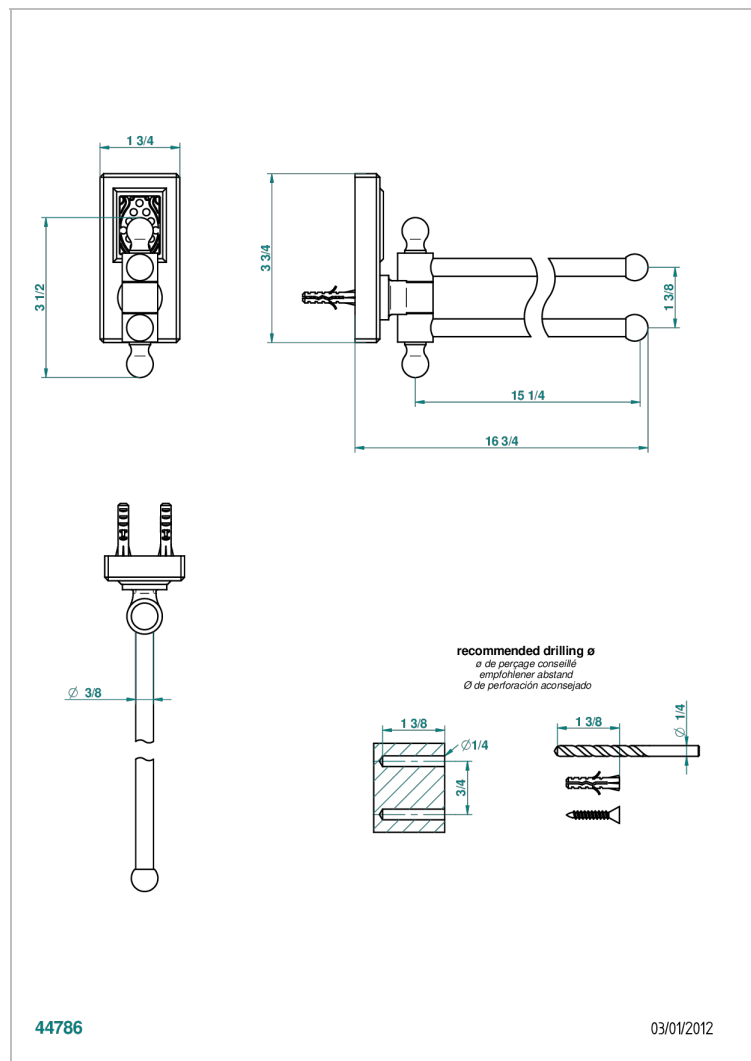

METROPOLIS CLEAR CRYSTAL

A2A-522

Towel bar 15 3/4" long, double swivel

CHARACTERISTIC

- Métropolis clear crystal
- Towel bar 15 3/4" long, double swivel

AVAILABLE FINITIONS

Black nickel - D24

Blush PVD - H62