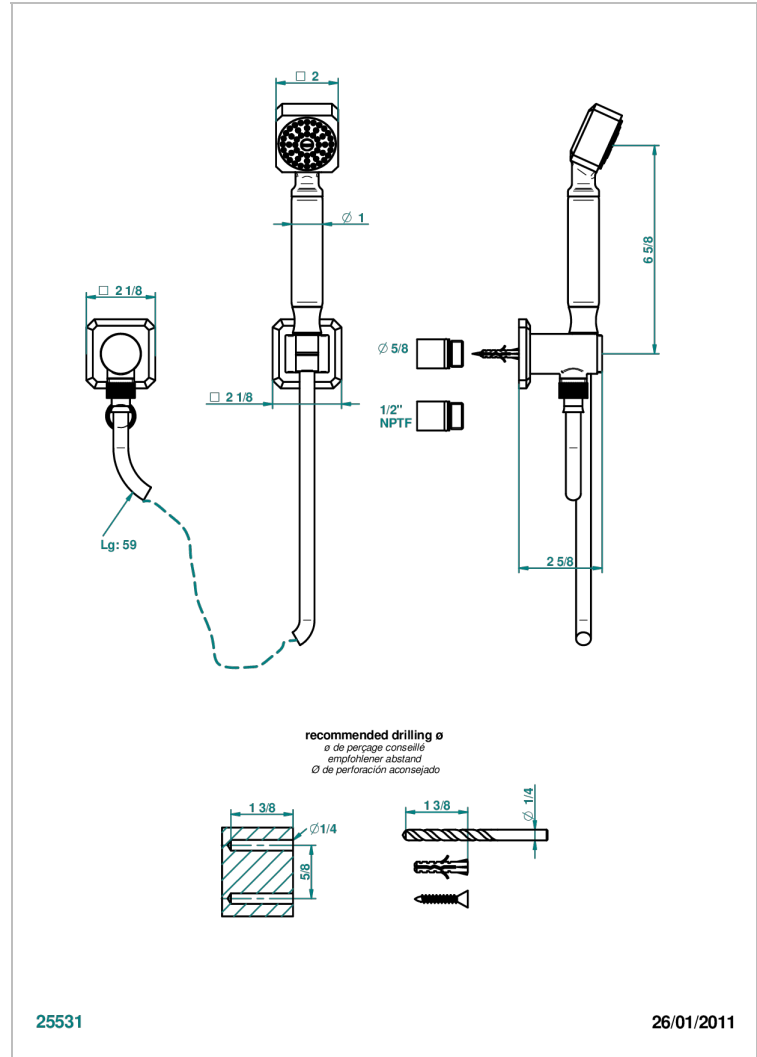

# METROPOLIS CLEAR CRYSTAL

A2A-52/US

Wall mounted handshower with separate fixed hook

25531

26/01/2011

## CHARACTERISTIC

- Métropolis clear crystal
- Wall mounted handshower with separate fixed hook

## TECHNICAL SPECS

- Recommandé : 3 bars (max. 5 bars) - Advised : 43,5 psi (max. 72 psi)
- 9,5 l/min à 3 bars (2.5 gpm at 43.5 psi)