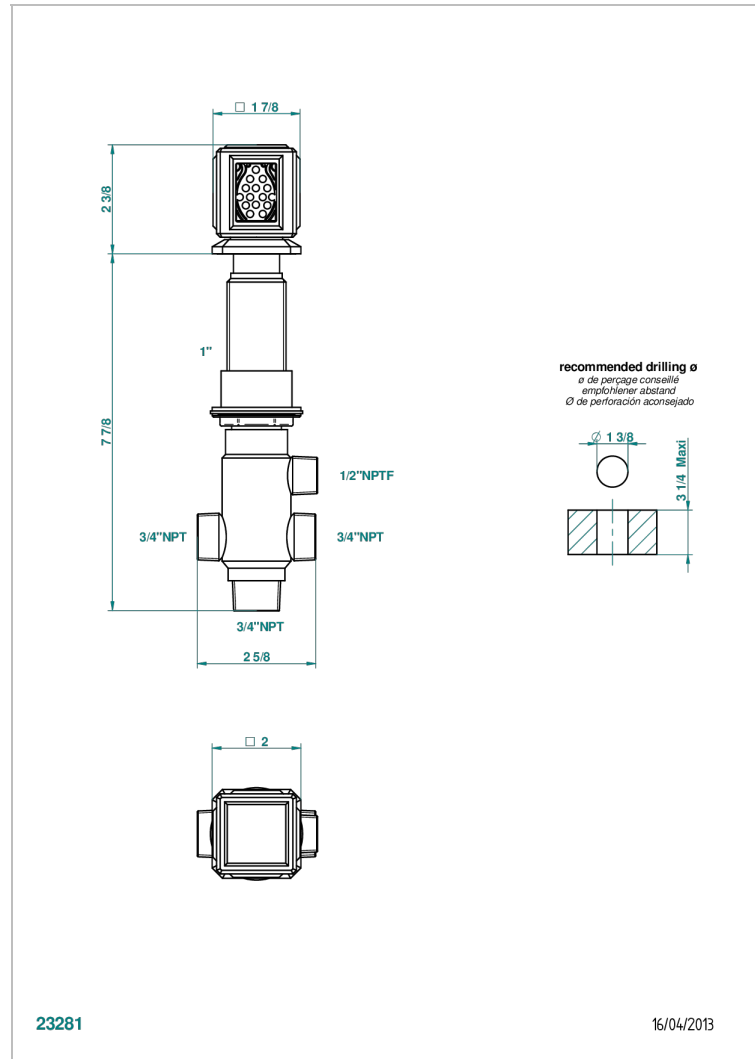

METROPOLIS CLEAR CRYSTAL

A2A-504VGUS

2-function deck diverter with trim

CHARACTERISTIC

- Métropolis clear crystal
- 2-function deck diverter with trim

AVAILABLE FINITIONS

Black nickel - D24

Blush PVD - H62