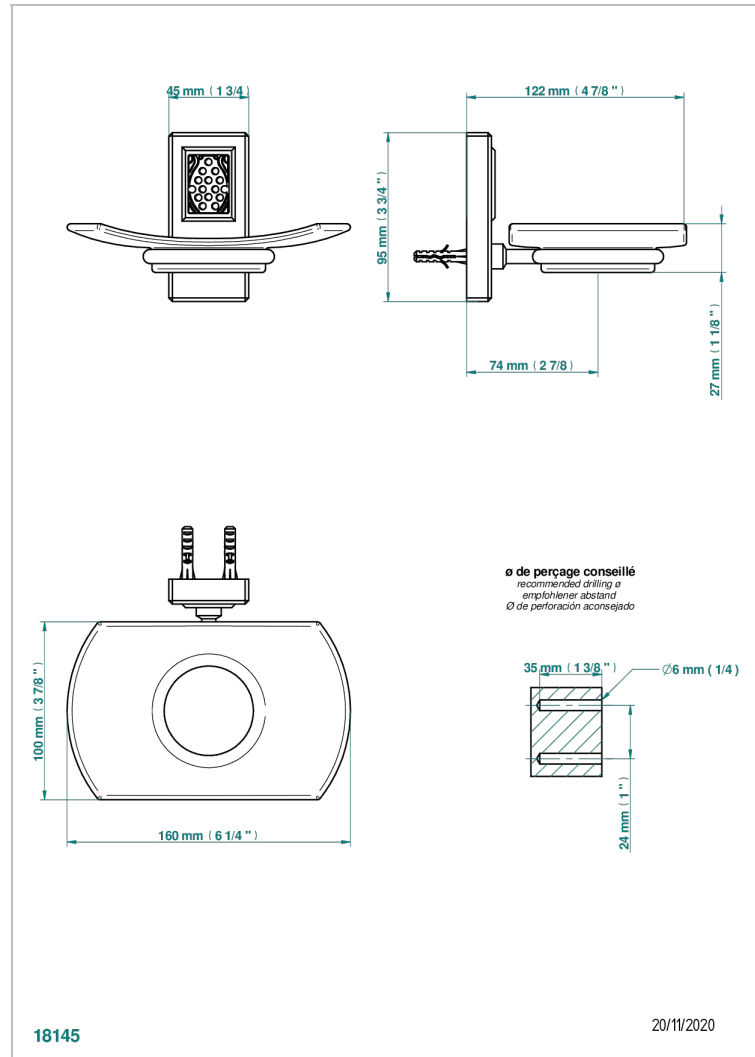

# METROPOLIS CLEAR CRYSTAL

A2A-500

Glass soap dish, wall mounted

## CHARACTERISTIC

- Métropolis clear crystal
- Glass soap dish, wall mounted