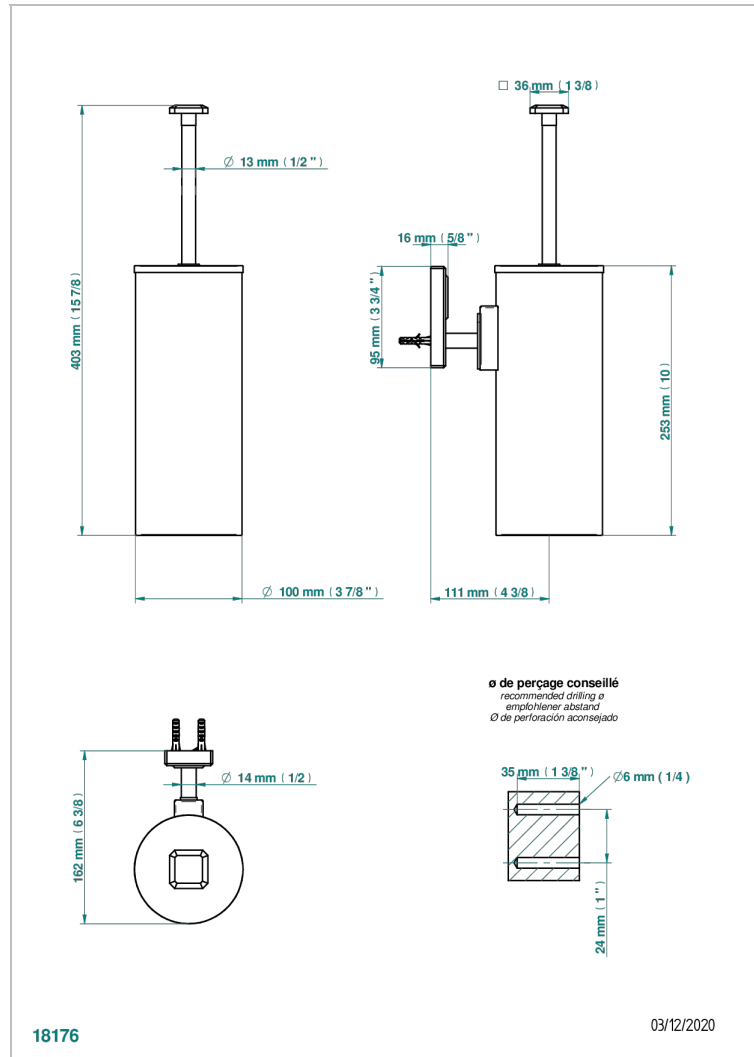

METROPOLIS CLEAR CRYSTAL

A2A-4720C

Metal toilet brush holder with brush with cover wall mounted

CHARACTERISTIC

- Métropolis clear crystal
- Metal toilet brush holder with brush with cover wall mounted

AVAILABLE FINITIONS