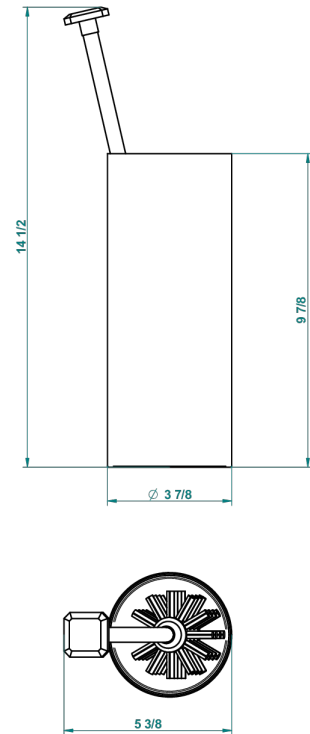

METROPOLIS CLEAR CRYSTAL

A2A-4700

Free standing toilet brush holder

THG[®]
PARIS

23543

06/10/2015

CHARACTERISTIC

- Métropolis clear crystal
- Free standing toilet brush holder

Nickel color PVD - H55

Nickel polished - B01

Rose Gold - F27

Satin chrome - C03

Silver rhodium - F18

Soft gold - F30

Soft matt gold - F31

Soft satin gold - F32