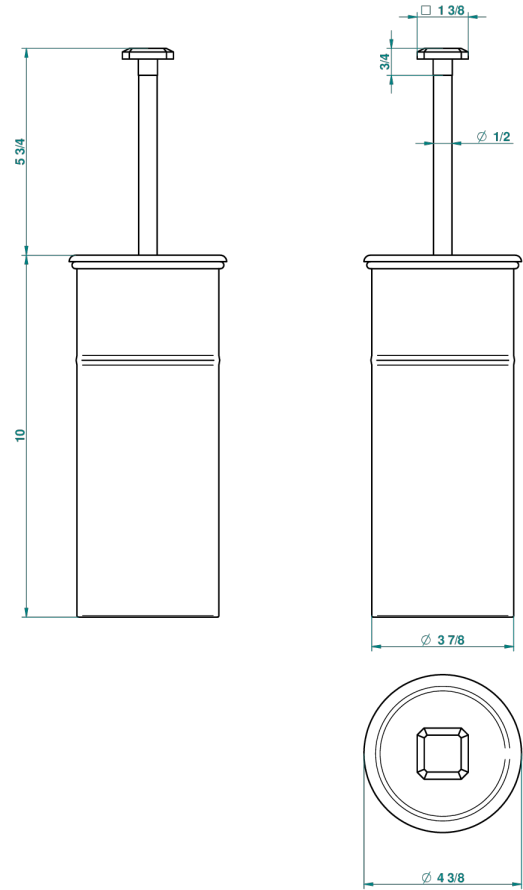

METROPOLIS CLEAR CRYSTAL

A2A-4700C

Metal toilet brush holder with brush with cover floor mounted

THG[®]
PARIS

23666

09/11/2011

CHARACTERISTIC

- Métropolis clear crystal
- Metal toilet brush holder with brush with cover floor mounted