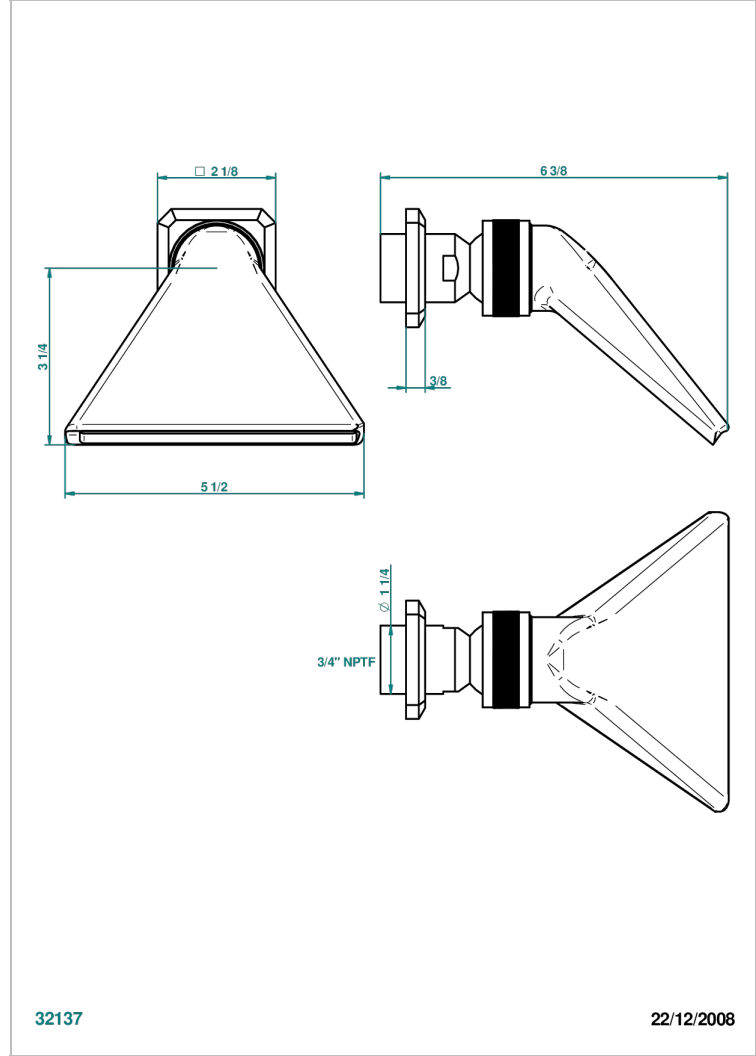

# METROPOLIS CLEAR CRYSTAL

A2A-3640/US

Shower head, cast deluge with 3/4" connection

THG<sup>®</sup>  
PARIS

## CHARACTERISTIC

- Métropolis clear crystal
- Shower head, cast deluge with 3/4" connection