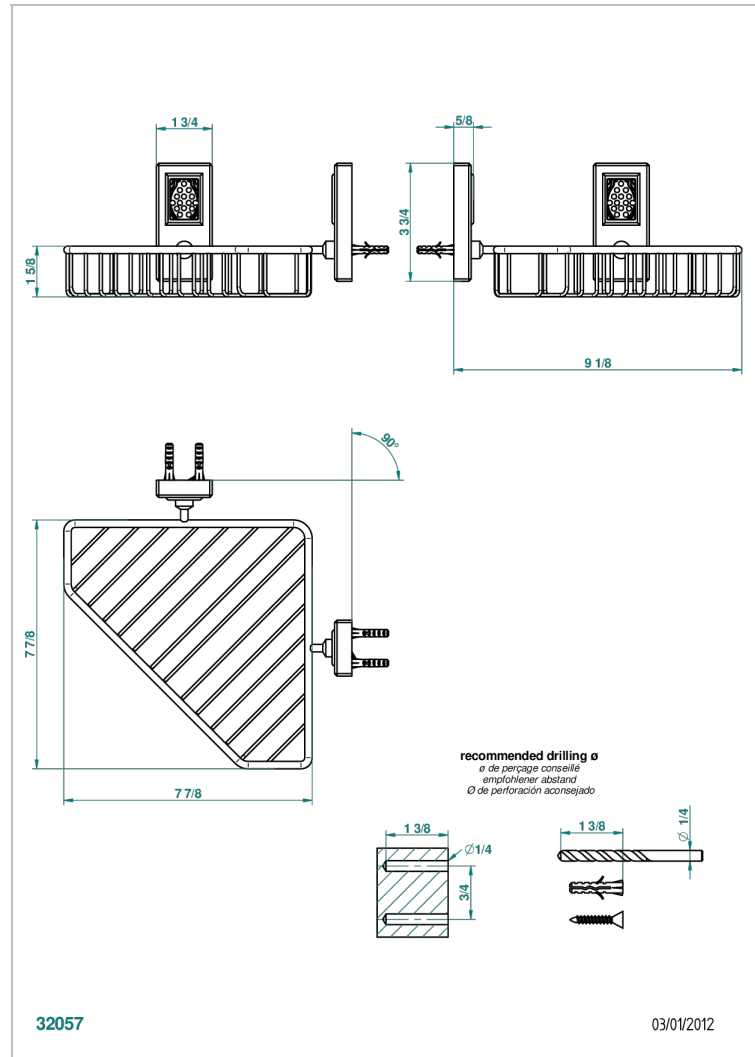

# METROPOLIS CLEAR CRYSTAL

A2A-3623

Large corner soap basket, wall mounted

THG<sup>®</sup>  
PARIS

## CHARACTERISTIC

- Métropolis clear crystal
- Large corner soap basket, wall mounted