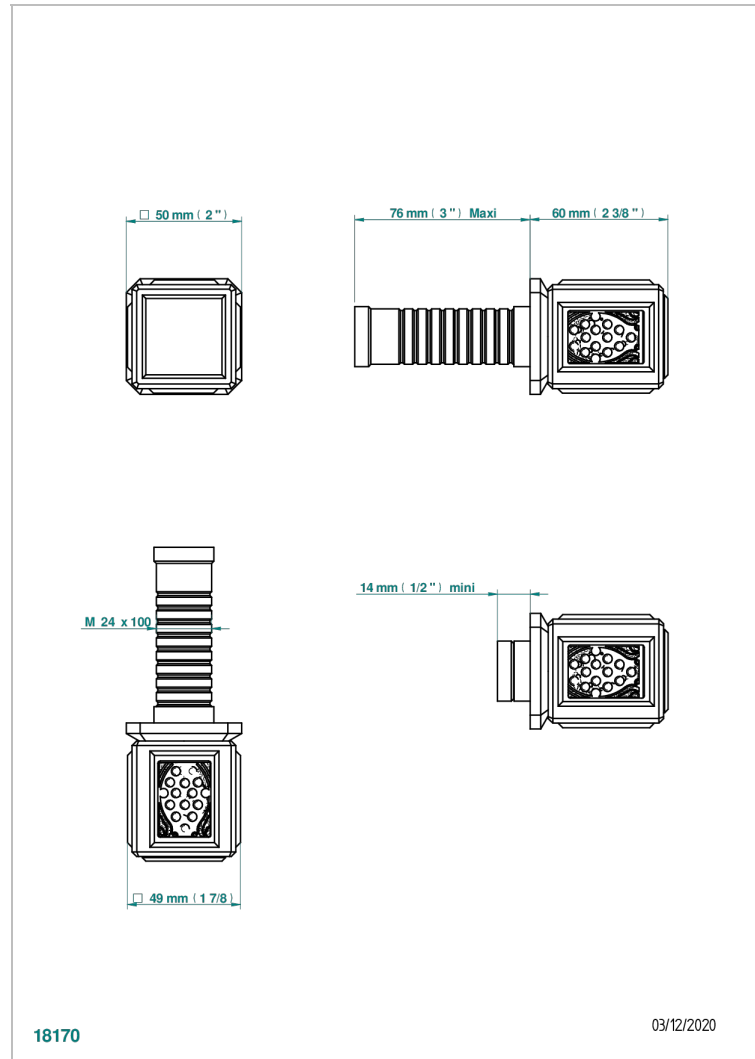

METROPOLIS CLEAR CRYSTAL

A2A-30B

Wall volume control 30 & 32 trim

THG[®]
PARIS

CHARACTERISTIC

- Métropolis clear crystal
- Wall volume control 30 & 32 trim

RELATED SKU'S

- Ref. G00-32CUSA 3/4" Volume control wall valve with ceramic cartridge
- Ref. G00-32HUSA 3/4" Volume control wall valve with ceramic cartridge counterclockwise
- Ref. G00-30CUSA 1/2" volume control wall valve with ceramic cartridge
- Ref. G00-30HUSA 1/2" Volume control wall valve with ceramic cartridge counterclockwise

AVAILABLE FINITIONS

Black nickel - D24

Blush PVD - H62

Brass color PVD - H49

Brown bronze color PVD - F33

Chrome polished - A02

Chrome polished / gold polished -

G02