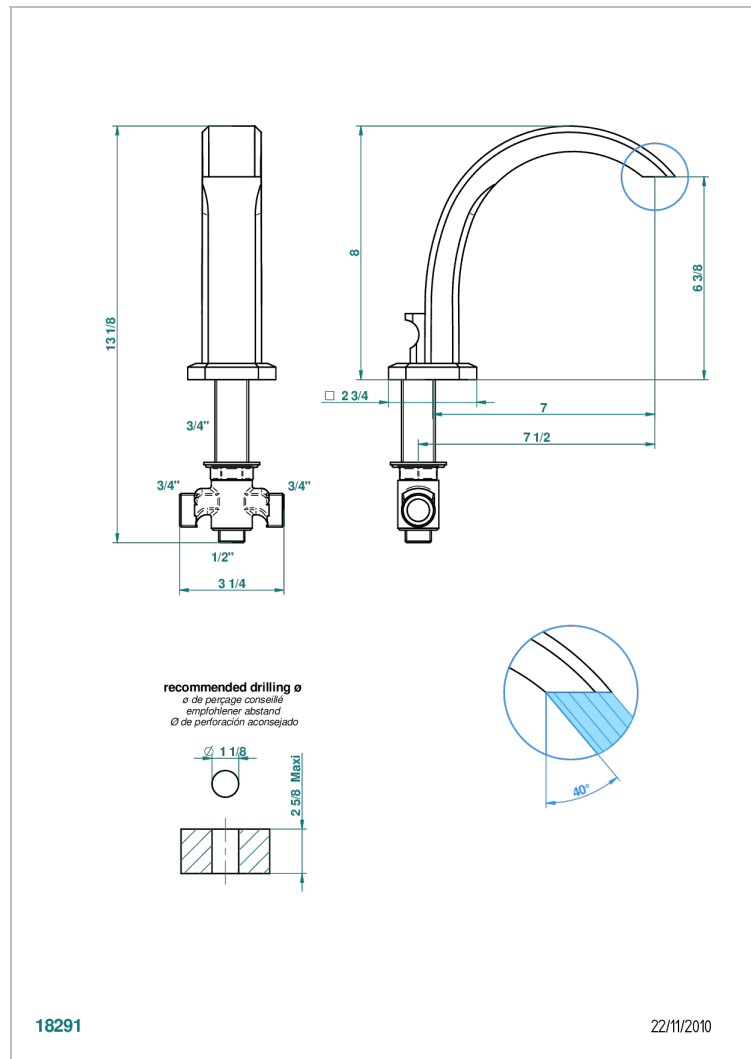

METROPOLIS CLEAR CRYSTAL

A2A-29I

Roman tub spout with integral diverter

CHARACTERISTIC

- Métropolis clear crystal
- Roman tub spout with integral diverter

AVAILABLE FINITIONS

Black nickel - D24
Blush PVD - H62
Brass color PVD - H49
Brown bronze color PVD - F33
Chrome polished - A02
Chrome polished / gold polished - G02