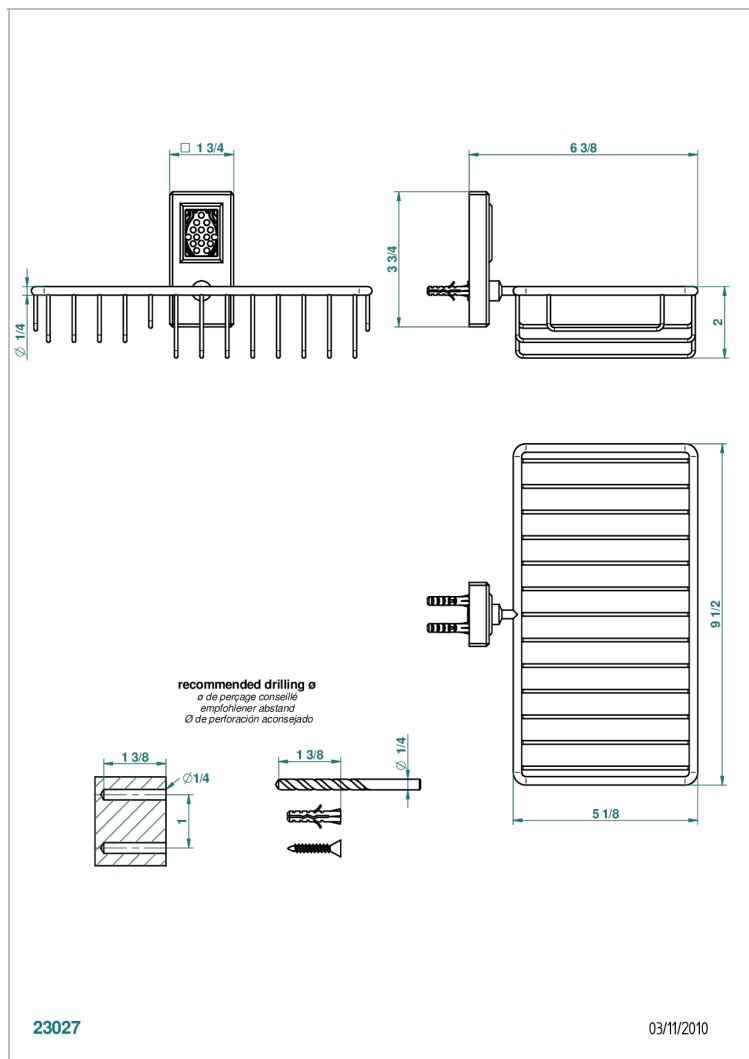

METROPOLIS CLEAR CRYSTAL

A2A-2620

Soap and sponge holder, wall mounted

23027

03/11/2010

CHARACTERISTIC

- Métropolis clear crystal
- Soap and sponge holder, wall mounted

AVAILABLE FINITIONS