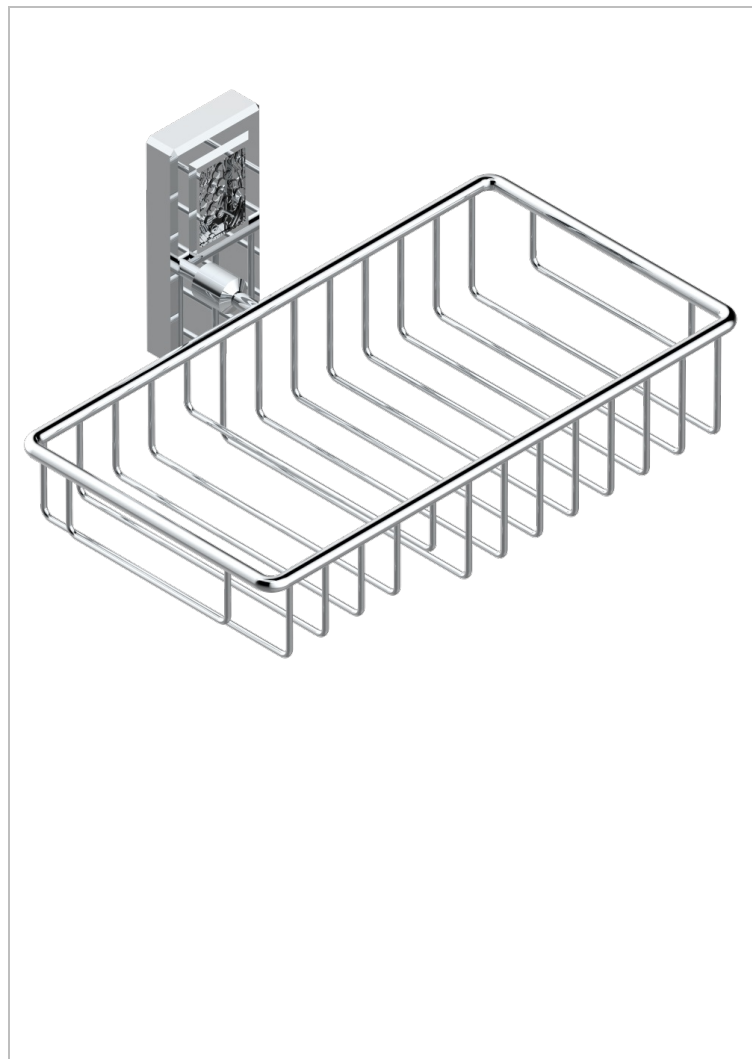

METROPOLIS CLEAR CRYSTAL

A2A-2620

Soap and sponge holder, wall mounted

23027

03/11/2010

CHARACTERISTIC

- Métropolis clear crystal
- Soap and sponge holder, wall mounted

AVAILABLE FINITIONS