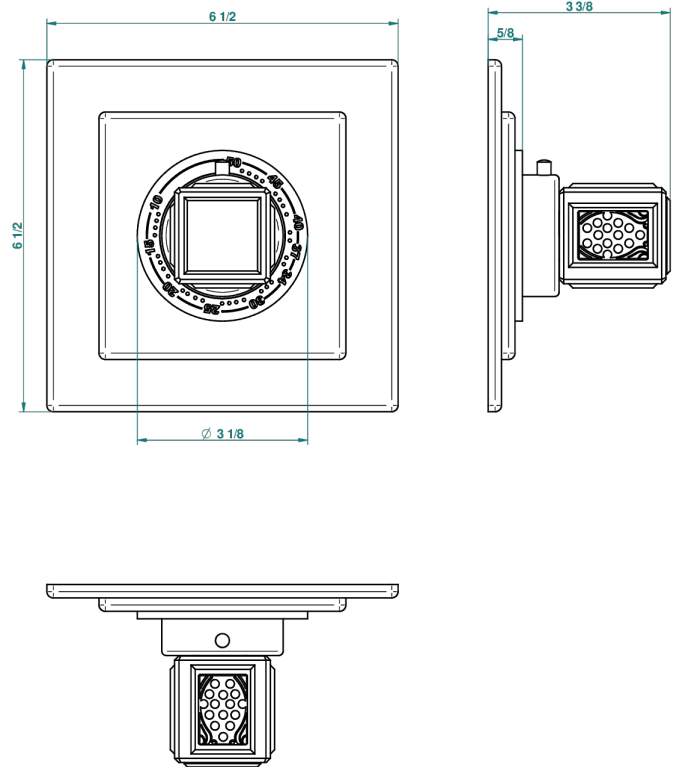

# METROPOLIS CLEAR CRYSTAL

A2A-15EN16EC

Trim plate and handle for eurotherm valve 8200/us & 8300/us

5EC

18169

03/01/2011

## CHARACTERISTIC

- Métropolis clear crystal
- Trim plate and handle for eurotherm valve 8200/us & 8300/us