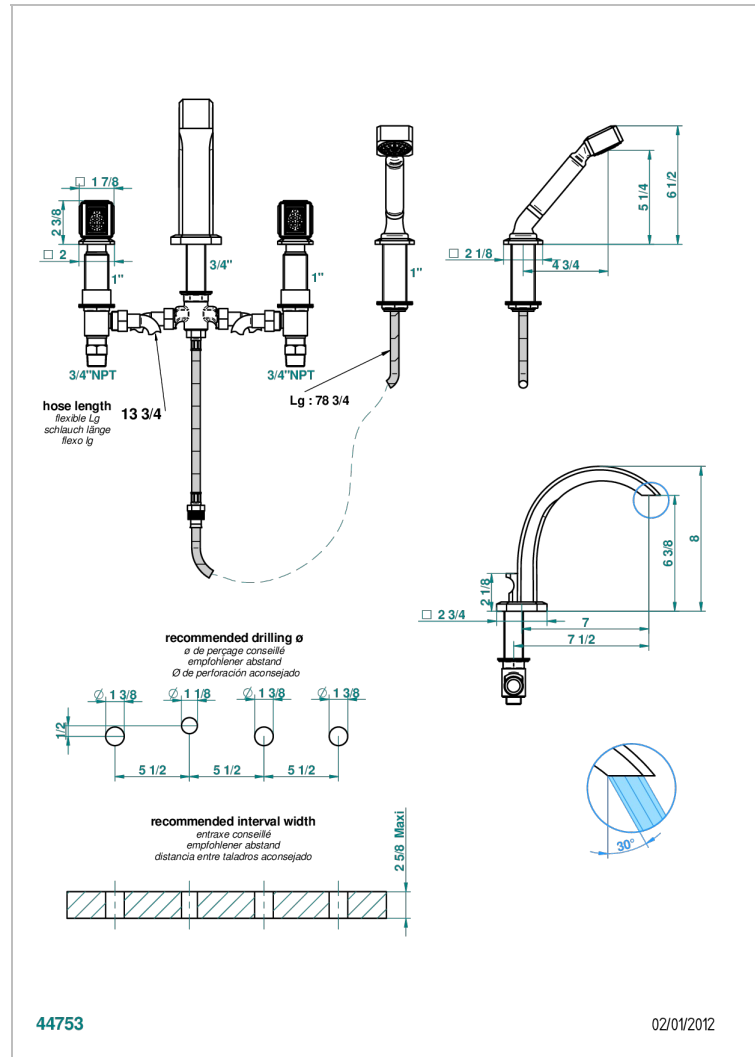

# METROPOLIS CLEAR CRYSTAL

A2A-112BGUS

Roman tub set with diverter spout and handshower, 3/4" valves

Nickel color PVD - H55

Nickel polished - B01

Rose Gold - F27

Satin chrome - C03

Silver rhodium - F18

Soft gold - F30

Soft matt gold - F31

Soft satin gold - F32