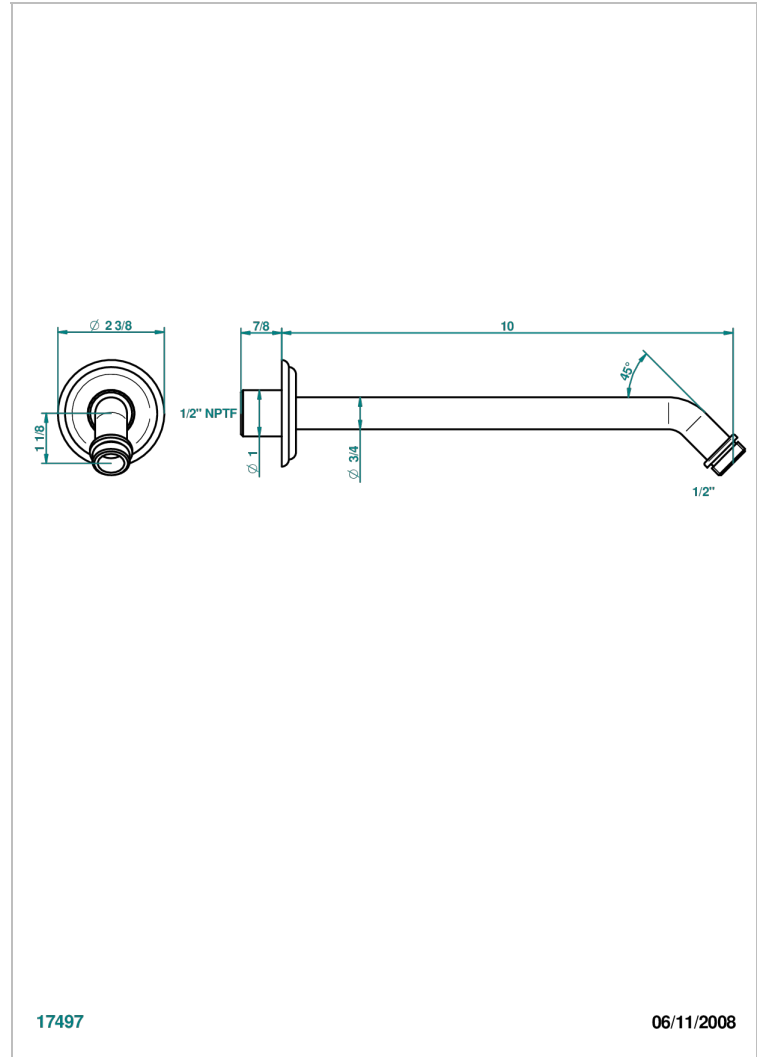

SULLY RED JASPER

A1X-84/US

Horizontal shower arm, 45°, lg: 10"

17497

06/11/2008

CHARACTERISTIC

- Sully red Jasper
- Horizontal shower arm, 45°, lg: 10"

AVAILABLE FINITIONS