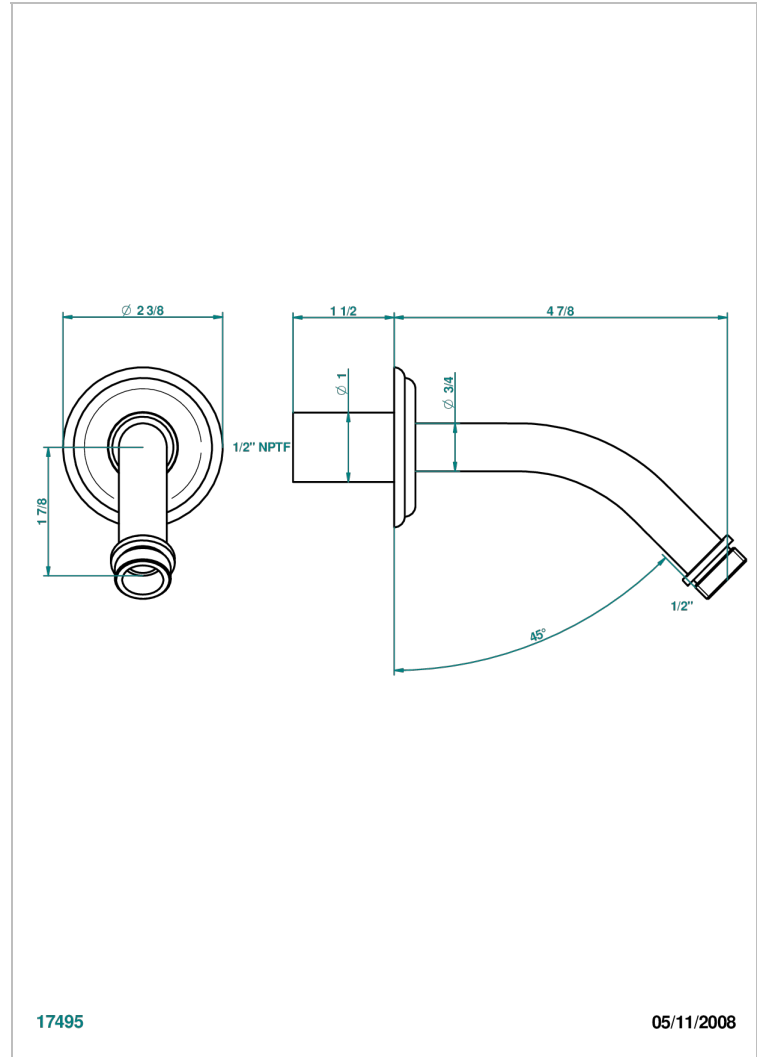

SULLY RED JASPER

A1X-82/US

Horizontal shower arm, 45°, lg: 4" 3/4

CHARACTERISTIC

- Sully red Jasper
- Horizontal shower arm, 45°, lg: 4" 3/4

AVAILABLE FINITIONS

Black nickel - D24
Blush PVD - H62
Brass color PVD - H49
Brown bronze color PVD - F33
Chrome polished - A02
Chrome polished / gold polished - G02