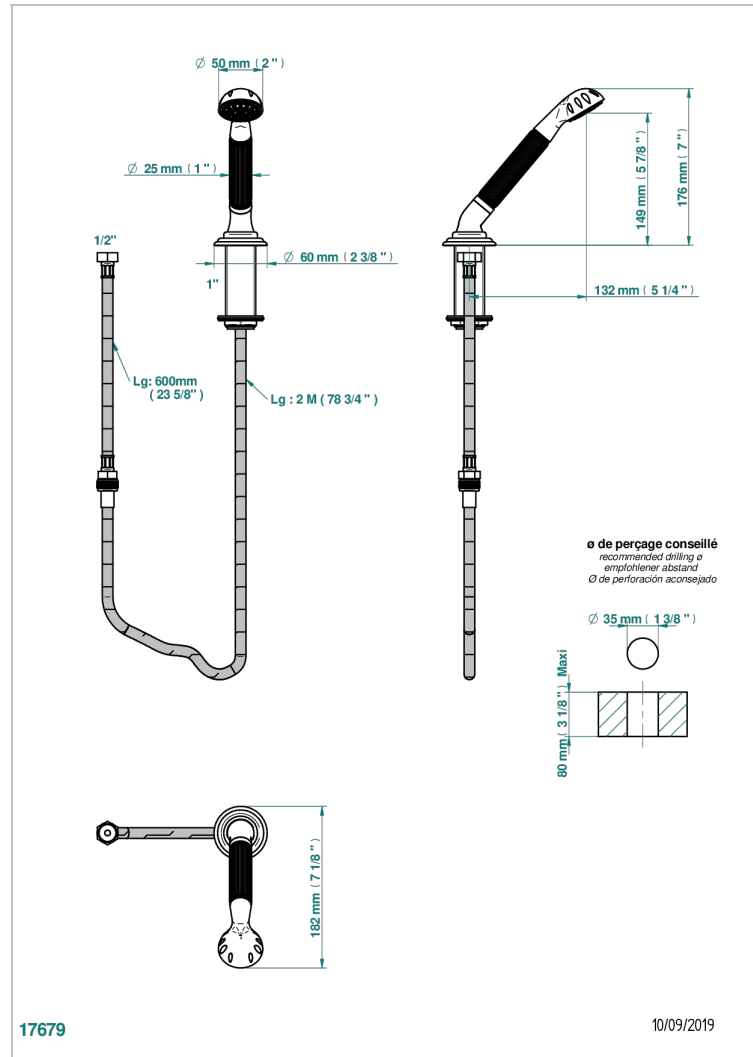

SULLY RED JASPER

A1X-60A

Deck mounted hand shower, with hose

CHARACTERISTIC

- Sully red Jasper
- Deck mounted hand shower, with hose

TECHNICAL SPECS

- Recommandé : 3 bars (max. 5 bars) - Advised : 43,5 psi (max. 72 psi)
- 9,5 l/min à 3 bars (2.5 gpm at 43.5 psi)

AVAILABLE FINITIONS

Black nickel - D24

Blush PVD - H62

Brass color PVD - H49

Brown bronze color PVD - F33

Chrome polished - A02

Chrome polished / gold polished - G02

Gold color PVD - H52