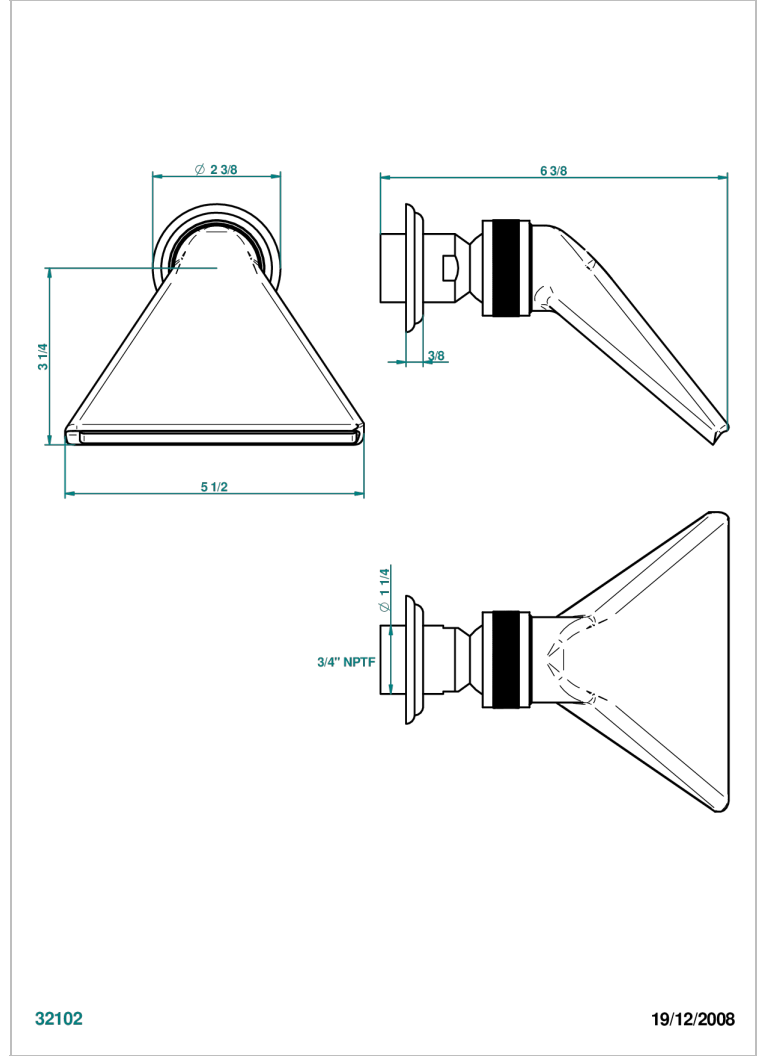

SULLY RED JASPER

A1X-3640/US

Shower head, cast deluge with 3/4" connection

32102

19/12/2008

CHARACTERISTIC

- Sully red Jasper
- Shower head, cast deluge with 3/4" connection

AVAILABLE FINITIONS

- | | | | | |
|---------------------------------------|----------------------|------------------------------------|------------------------------------|----------------------|
| Black nickel - D24 | Gold color PVD - H52 | Matt blush PVD - H60 | Matt nickel (American satin) - C01 | Satin chrome - C03 |
| Blush PVD - H62 | Gold mat - F07 | Matt brass color PVD - H50 | Matt nickel color PVD - H56 | Silver rhodium - F18 |
| Brass color PVD - H49 | Gold polished - F01 | Matt brown bronze color PVD - F34 | Nickel antique / Sovereign - H28 | Soft gold - F30 |
| Brown bronze color PVD - F33 | Gold satiney - F03 | Matt chrome (American satin) - C02 | Nickel color PVD - H55 | Soft matt gold - F31 |
| Chrome polished - A02 | Graphite PVD - H64 | Matt gold color PVD - H53 | Nickel polished - B01 | Umber PVD - H66 |
| Chrome polished / gold polished - G02 | Matt Umber PVD - H67 | Matt graphite PVD - H65 | Rose Gold - F27 | |