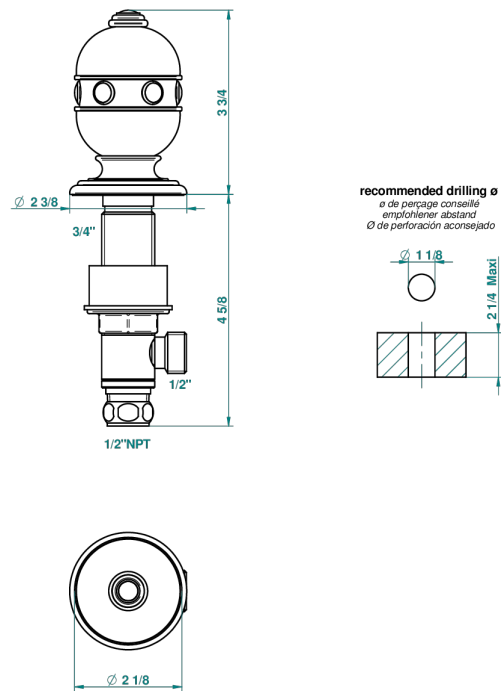

# SULLY RED JASPER

A1X-35/US

1/2" deck valve with trim for lavatory

44028

15/03/2012

## CHARACTERISTIC

- Sully red Jasper
- 1/2" deck valve with trim for lavatory