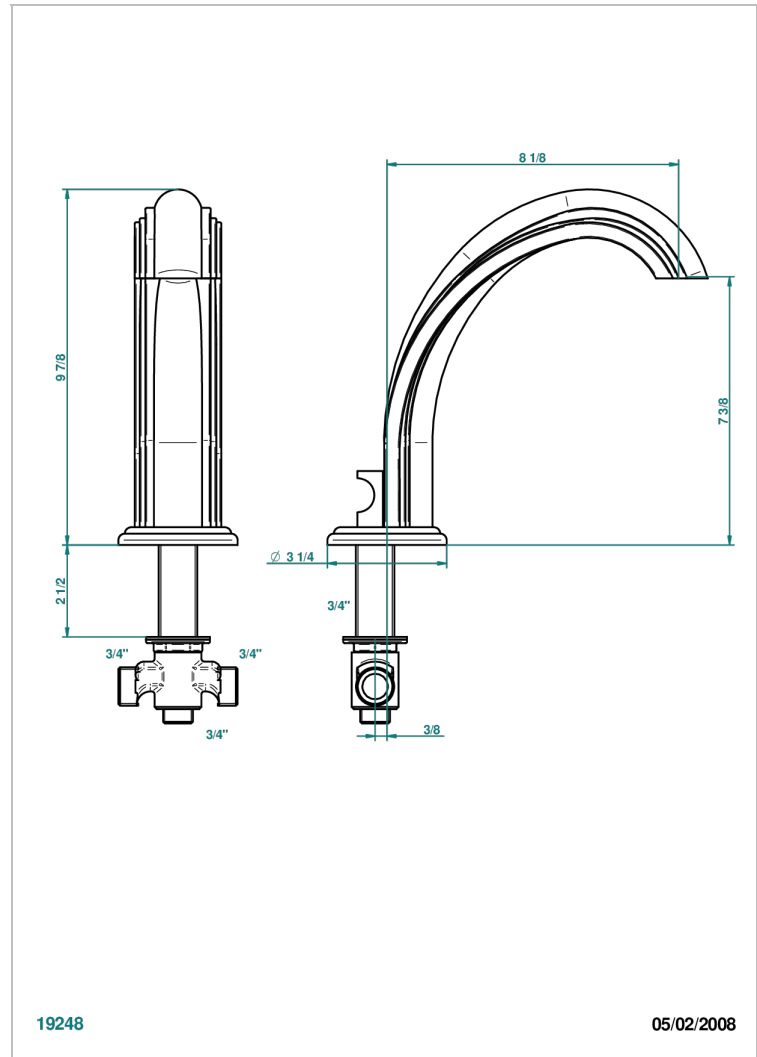

SULLY RED JASPER

A1X-29SGI

Tub spout with integral diverter

CHARACTERISTIC

- Sully red Jasper
- Tub spout with integral diverter

AVAILABLE FINITIONS

Black nickel - D24
Blush PVD - H62
Brass color PVD - H49
Brown bronze color PVD - F33
Chrome polished - A02
Chrome polished / gold polished - G02