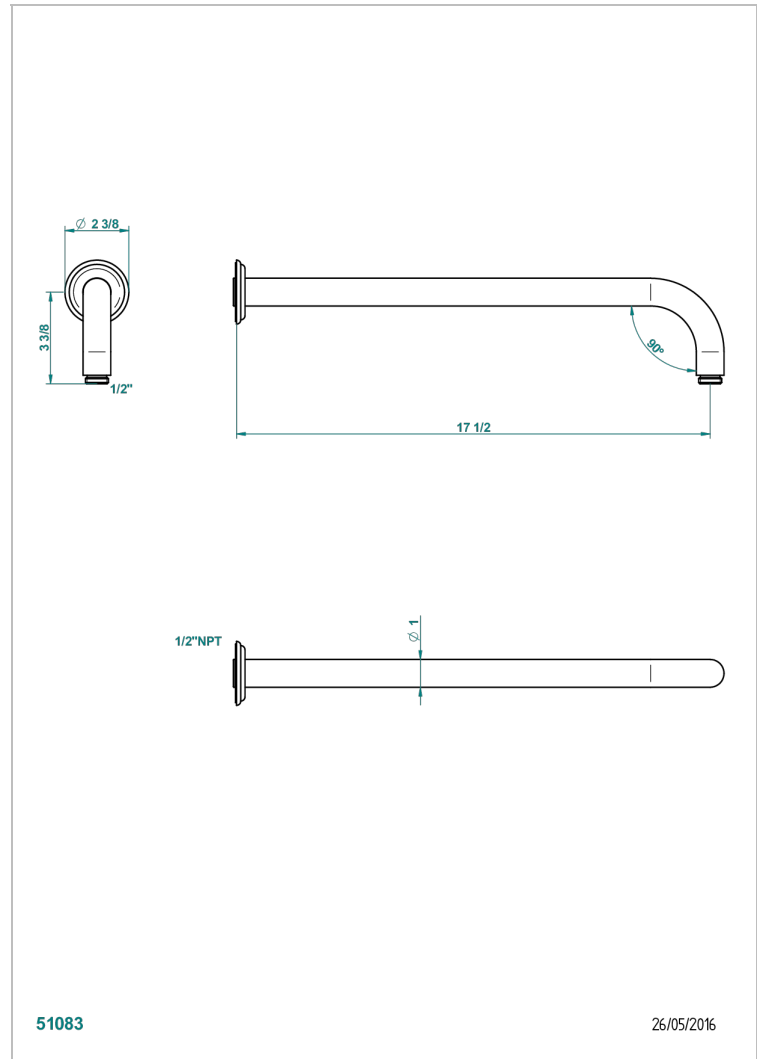

SULLY LAPIS LAZULI

A1W-84L/US

Horizontal shower arm, 90°, lg: 17"

THG[®]
PARIS

CHARACTERISTIC

- Sully Lapis Lazuli
- Horizontal shower arm, 90°, lg: 17"

AVAILABLE FINITIONS

Black nickel - D24
Blush PVD - H62
Brass color PVD - H49
Brown bronze color PVD - F33
Chrome polished - A02
Chrome polished / gold polished - G02

Matt nickel (American satin) - C01
Matt nickel color PVD - H56
Nickel antique / Sovereign - H28
Nickel color PVD - H55
Nickel polished - B01
Rose Gold - F27

Satin chrome - C03
Silver rhodium - F18
Soft gold - F30
Soft matt gold - F31
Umber PVD - H66