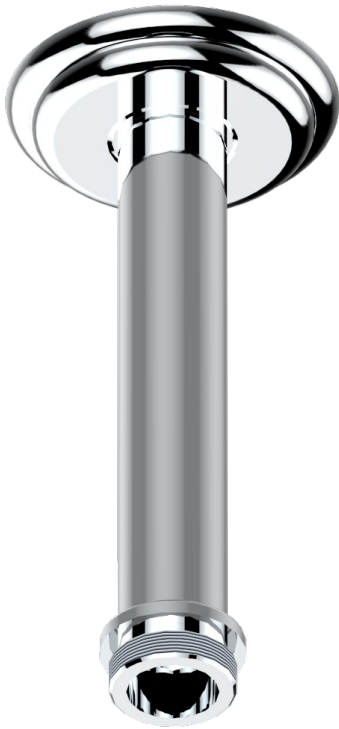

# SULLY LAPIS LAZULI

A1W-82V/US

Vertical shower arm ceiling mounted 1/2" connection

THG<sup>®</sup>  
PARIS

17502

18/11/2008

## CHARACTERISTIC

- Sully Lapis Lazuli
- Vertical shower arm ceiling mounted 1/2" connection

## AVAILABLE FINITIONS

Black nickel - D24  
Blush PVD - H62  
Brass color PVD - H49  
Brown bronze color PVD - F33  
Chrome polished - A02  
Chrome polished / gold polished - G02

Gold color PVD - H52  
Gold mat - F07  
Gold polished - F01  
Gold satiney - F03  
Graphite PVD - H64  
Matt Umber PVD - H67

Matt blush PVD - H60  
Matt brass color PVD - H50  
Matt brown bronze color PVD - F34  
Matt chrome (American satin) - C02  
Matt gold color PVD - H53  
Matt graphite PVD - H65

Matt nickel (American satin) - C01  
Matt nickel color PVD - H56  
Nickel antique / Sovereign - H28  
Nickel color PVD - H55  
Nickel polished - B01  
Rose Gold - F27