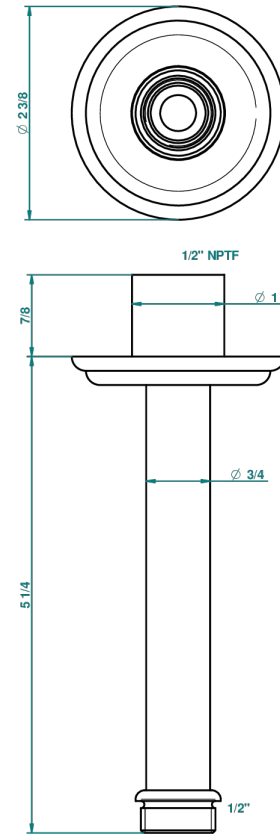

# SULLY LAPIS LAZULI

A1W-82V/US

Vertical shower arm ceiling mounted 1/2" connection

THG<sup>®</sup>  
PARIS

17502

18/11/2008

## CHARACTERISTIC

- Sully Lapis Lazuli
- Vertical shower arm ceiling mounted 1/2" connection

## AVAILABLE FINITIONS

Black nickel - D24  
Blush PVD - H62  
Brass color PVD - H49  
Brown bronze color PVD - F33  
Chrome polished - A02  
Chrome polished / gold polished - G02

Gold color PVD - H52  
Gold mat - F07  
Gold polished - F01  
Gold satiney - F03  
Graphite PVD - H64  
Matt Umber PVD - H67

Matt blush PVD - H60  
Matt brass color PVD - H50  
Matt brown bronze color PVD - F34  
Matt chrome (American satin) - C02  
Matt gold color PVD - H53  
Matt graphite PVD - H65

Matt nickel (American satin) - C01  
Matt nickel color PVD - H56  
Nickel antique / Sovereign - H28  
Nickel color PVD - H55  
Nickel polished - B01  
Rose Gold - F27