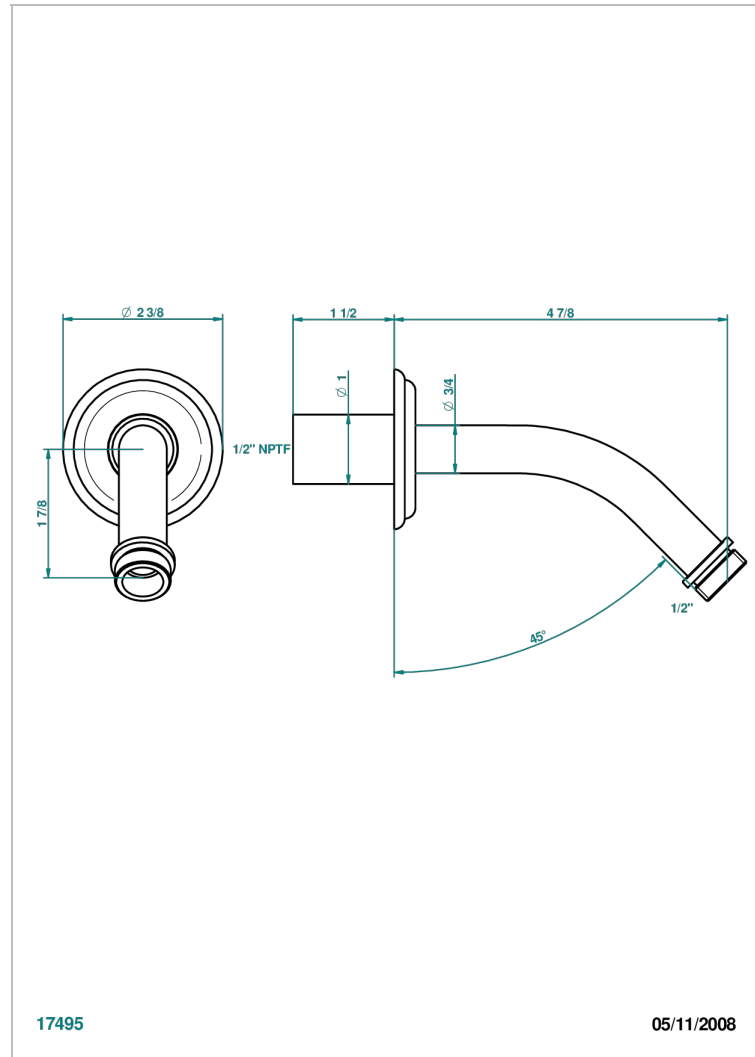

SULLY LAPIS LAZULI

A1W-82/US

Horizontal shower arm, 45°, lg: 4" 3/4

THG[®]
PARIS

17495

05/11/2008

CHARACTERISTIC

- Sully Lapis Lazuli
- Horizontal shower arm, 45°, lg: 4" 3/4