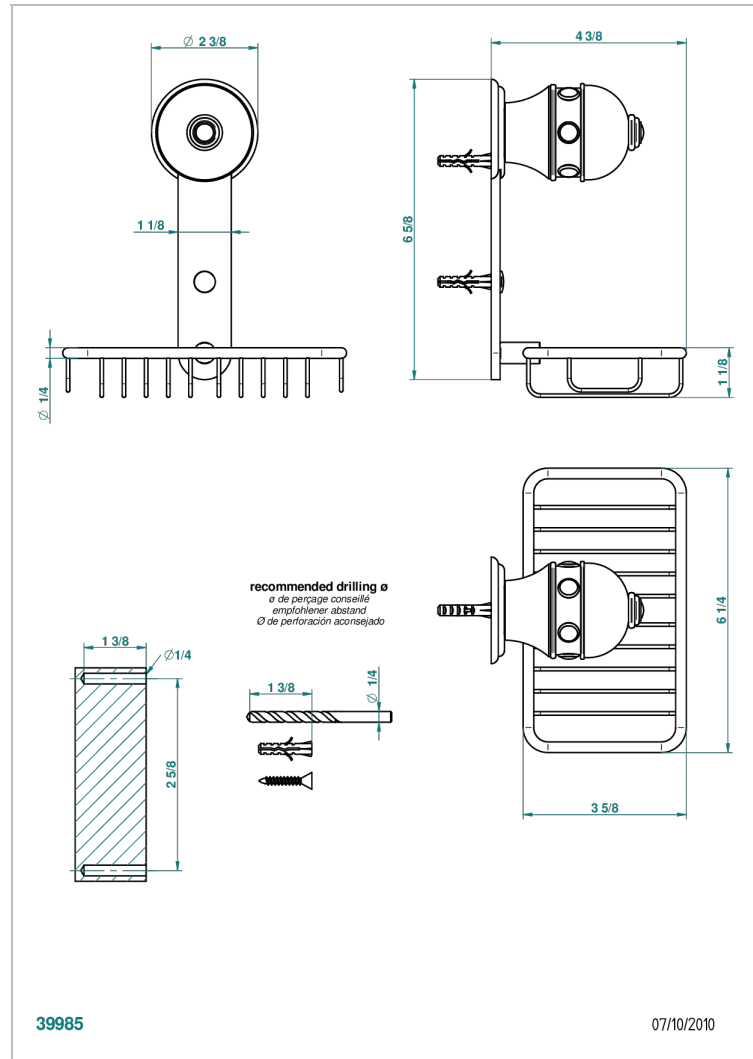

# SULLY LAPIS LAZULI

A1W-620

Soap basket, wall mounted 6"1/4 x 3"5/8

## CHARACTERISTIC

- Sully Lapis Lazuli
- Soap basket, wall mounted 6"1/4 x 3"5/8