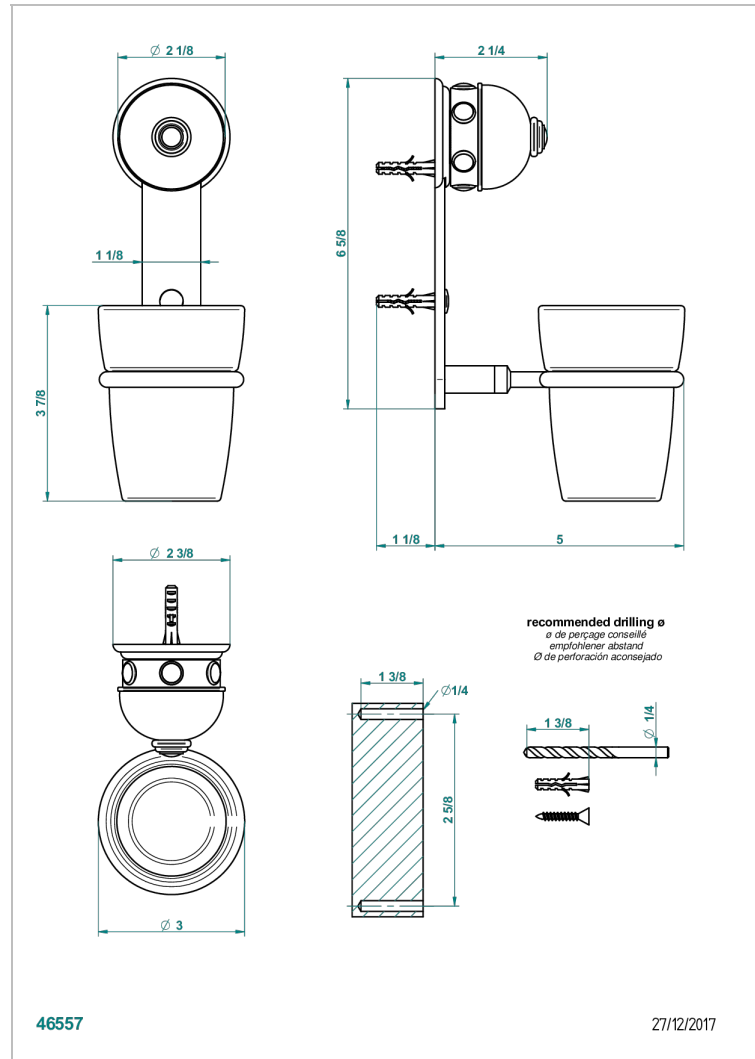

# SULLY LAPIS LAZULI

A1W-536

Tumbler holder, wall mounted

## CHARACTERISTIC

- Sully Lapis Lazuli
- Tumbler holder, wall mounted