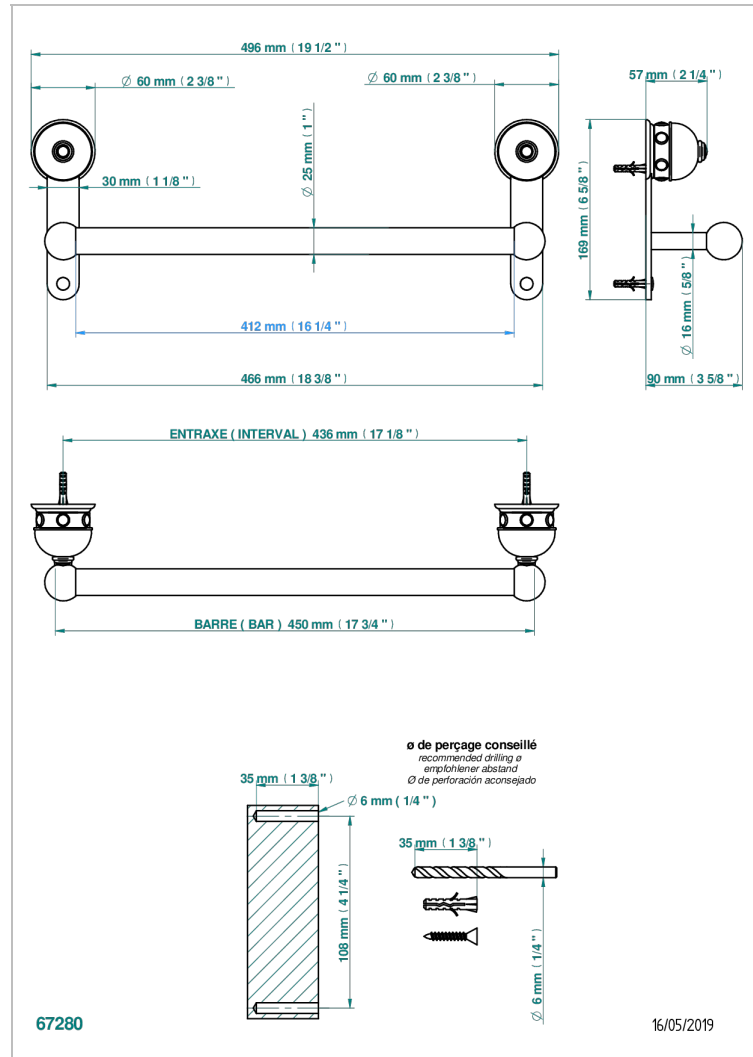

SULLY LAPIS LAZULI

A1W-526/45

Towel bar, 18" long

CHARACTERISTIC

- Sully Lapis Lazuli
- Towel bar, 18" long

AVAILABLE FINITIONS

Black nickel - D24
Blush PVD - H62
Brass color PVD - H49
Brown bronze color PVD - F33
Chrome polished - A02
Chrome polished / gold polished - G02