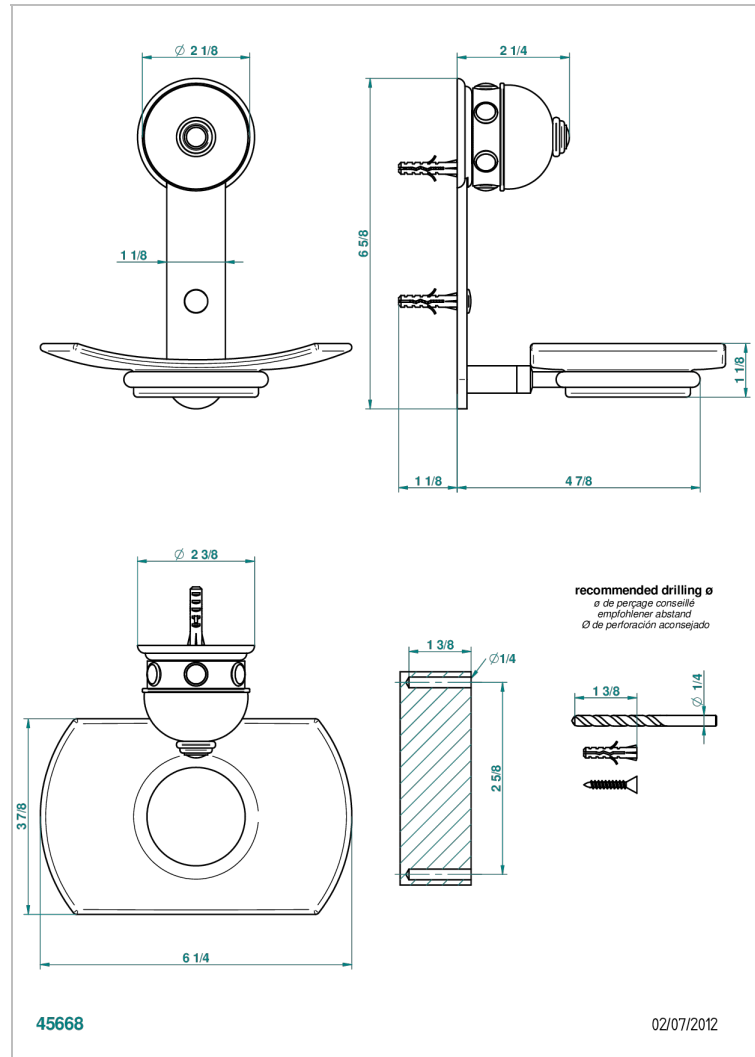

# SULLY LAPIS LAZULI

A1W-500

Glass soap dish, wall mounted

## CHARACTERISTIC

- Sully Lapis Lazuli
- Glass soap dish, wall mounted